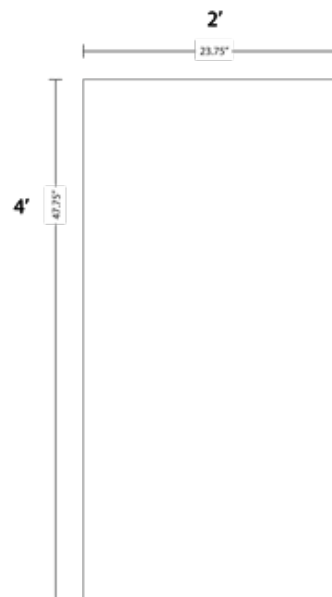

Please note that not all of the above product configurations have been built. Products and lead times may vary. Specifications subject to change without notice. Please visit barbican.ca for the most current specifications and to build part numbers.