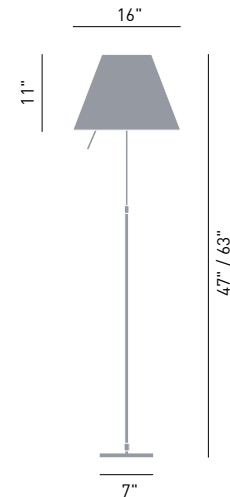

D13t - D13 t.c. (sensor dimmer)

D13 tif- D13 tific (on/off switch)