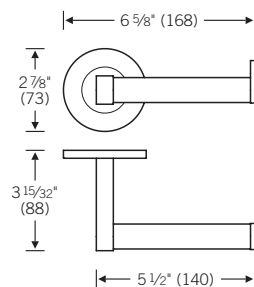

METRIC®
Bathroom Accessories

82 8270 01030 ■

Toilet roll holder

82 8270 01031 ■

Reserve toilet roll holder for one roll

All details subject to modification