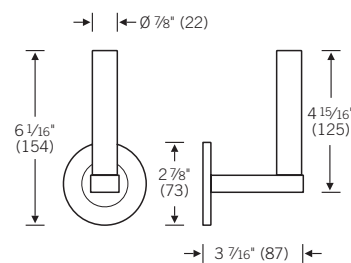

METRIC®
Bathroom Accessories

82 8270 01030 ■

Toilet roll holder

82 8270 01031 ■

Reserve toilet roll holder for one roll

All details subject to modification