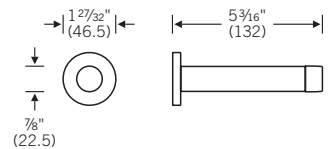

## Adhesive Bonding Technique

82 8270 00001 ■  
82 8270 00002 ■

Robe or towel hooks

82 8270 00003 ■

Door Stop

Custom length available

All details subject to modification