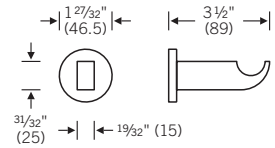

## Adhesive Bonding Technique

82 8270 00001 ■  
82 8270 00002 ■

Robe or towel hooks

82 8270 00003 ■

Door Stop

Custom length available

All details subject to modification