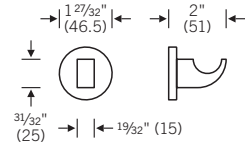

## Adhesive Bonding Technique

82 8270 00001 ■  
82 8270 00002 ■

Robe or towel hooks

82 8270 00003 ■

Door Stop

Custom length available

All details subject to modification