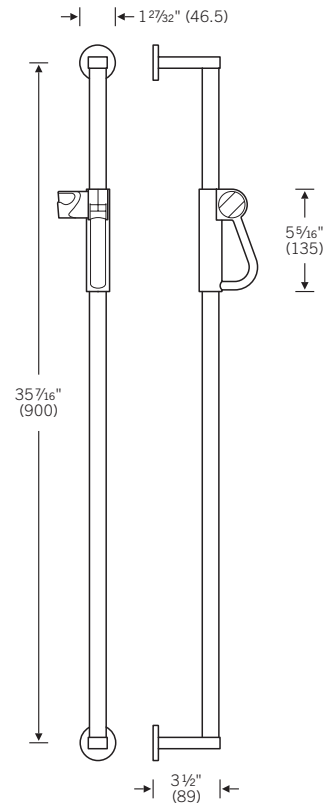

**METRIC®**  
Bathroom Accessories

82 8270 00050 ■

Slide rail with shower head holder  
for wall mounting

The new shower head holder enables convenient showering: it combines an ergonomically shaped handle that is safe and easy to operate without any turning action involved and features a maintenance-free, continuously adjustable height and tilt mechanism.

The shower head holder can be conveniently adjusted with one hand – leaving the other free at all times and giving the user the opportunity, for instance, to hold onto a grab handle.

All details subject to modification