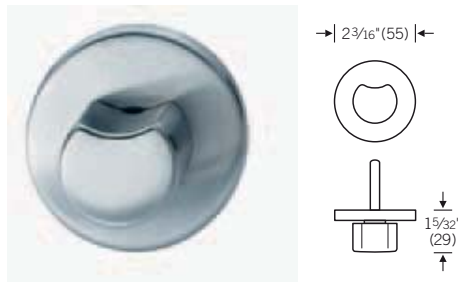

C

Crescent Thumbturn