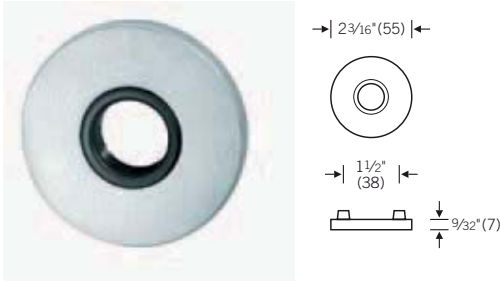

Trim Set RA Standard Rose European Mortise Locks (EML)

RA

17 1731 00401
Hard Edge Rose 2 3/16" (55 mm)