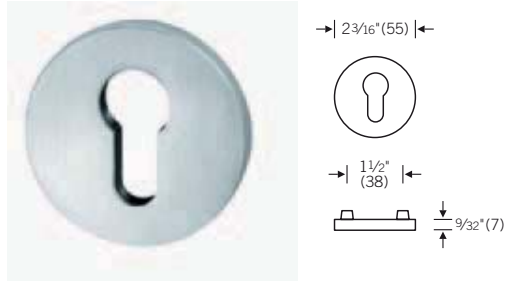

Cylinder Ring

17 1735 00010

Cylinder must be ordered separately