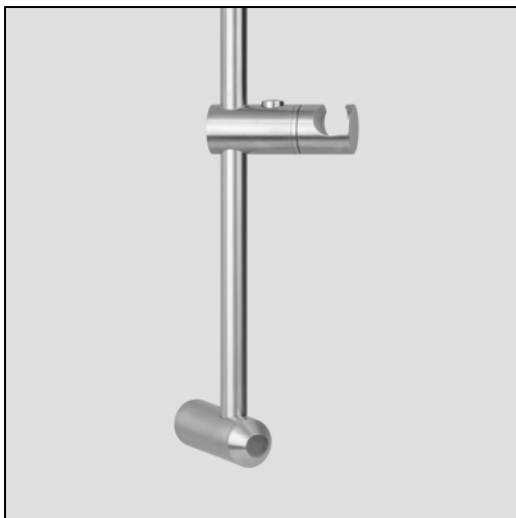

KWC VESUNO

Model number:

K.26.VB.02.700 43 1/4" Length

Sliding wall bar

Available in:

[700] Solid stainless steel

Measurements:

L= 43 1/4"

Features:

- Swiveling hand shower holder with angle adjustment
- Self locking