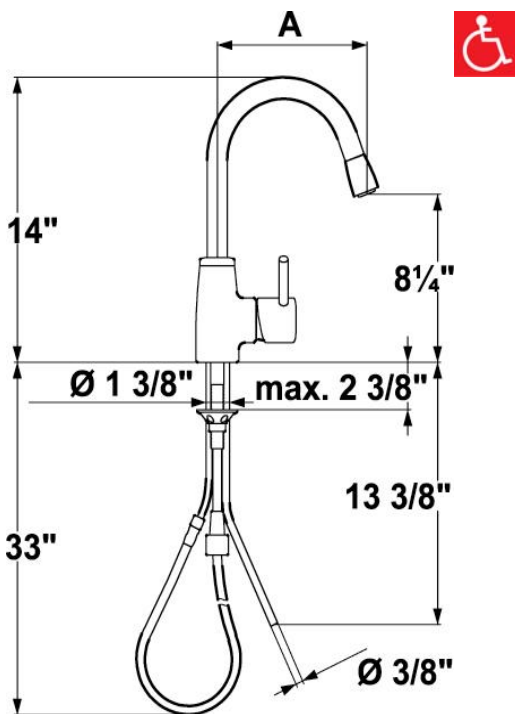

# KWC SYSTEMA

**Model number:**

10.501.012.[---] 8" Reach

**Deck-mounted, single-hole, side-lever mixer with high-arc swivel spout and pull-down aerator / spray**

**Available in:**

[000] All Chrome

[700] Solid Stainless Steel

**Measurements:**

A= 8"

**Features:**

- Durable, solid, low-lead brass or solid stainless steel construction
- Installs with lever on right side only
- Hermetically sealed, universal ceramic disc control cartridge with adjustable temperature and flow rate limitation
- 160° swivel spout with dual-mode pull-down aerator/spray
  - pull-out length 27"
- 3/8" OD copper supply lines
- Mounting hole size Ø = 1 3/8"
- Flow rate: 2.2 gpm @ 60 psi