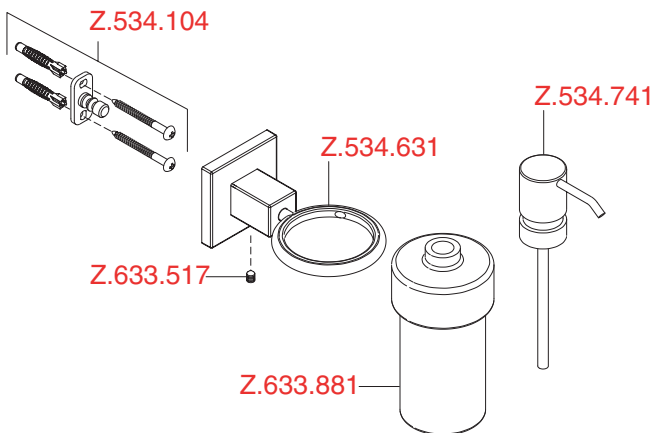

Accessoires

KWC QBIX / QBIX - ART

28.241.020

28.245.510

28.245.520

28.241.030

28.245.530

28.241.010

26.244.413

Not available in USA / CAN!

28.243.280

28.243.234

28.243.250

L 600 = 28.243.226

L 800 = 28.243.228