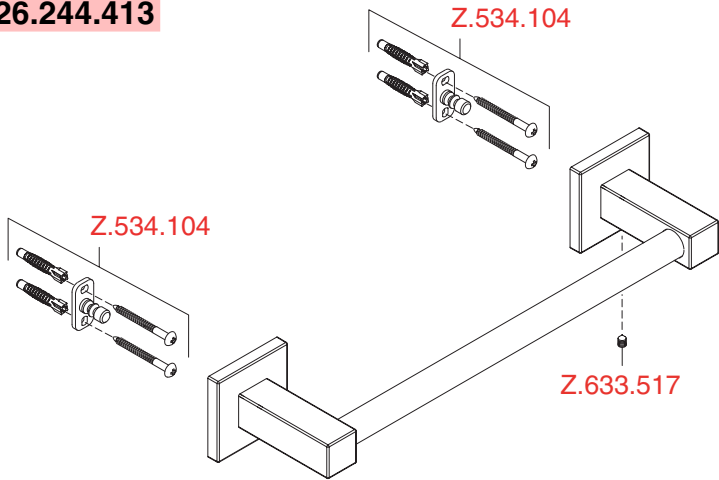

Accessoires

KWC QBIX / QBIX - ART

28.241.020

28.245.510

28.245.520

28.241.030

28.245.530

28.241.010

26.244.413

Not available in USA / CAN!

28.243.280

28.243.234

28.243.250

L 600 = 28.243.226

L 800 = 28.243.228