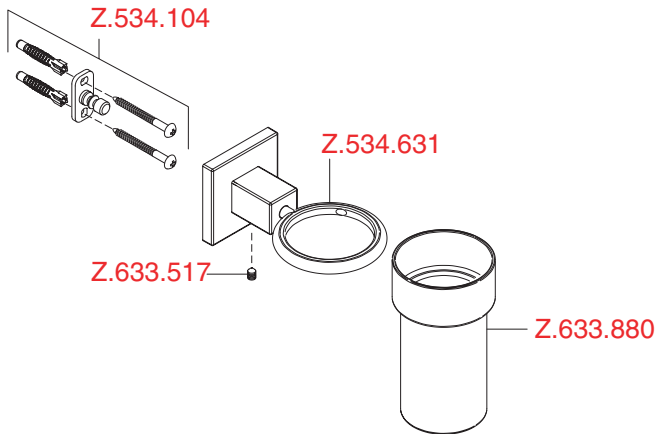

Accessoires

KWC QBIX / QBIX - ART

28.241.020

28.245.510

28.245.520

28.241.030

28.245.530

28.241.010

26.244.413

Not available in USA / CAN!

28.243.280

28.243.234

28.243.250

L 600 = 28.243.226

L 800 = 28.243.228