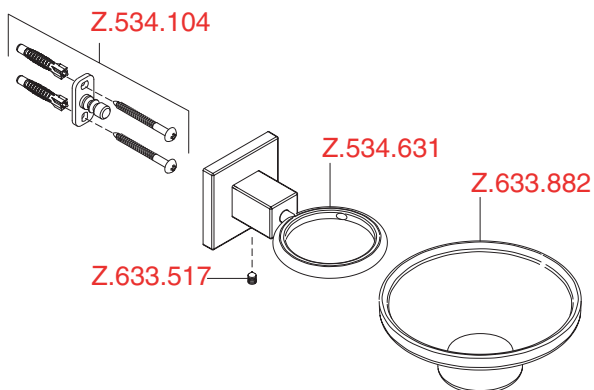

Accessoires

KWC QBIX / QBIX - ART

28.241.020

28.245.510

28.245.520

28.241.030

28.245.530

28.241.010

26.244.413

Not available in USA / CAN!

28.243.280

28.243.234

28.243.250

L 600 = 28.243.226

L 800 = 28.243.228