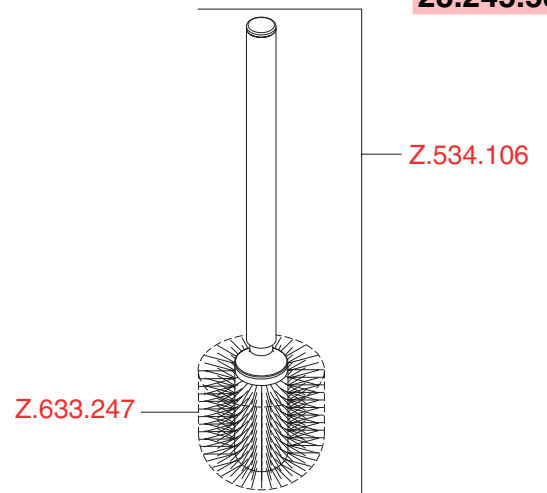

Accessoires

KWC QBIX / QBIX - ART

28.241.020

28.245.510

28.245.520

28.241.030

28.245.530

28.241.010

26.244.413

Not available in USA / CAN!

28.243.280

28.243.234

28.243.250

L 600 = 28.243.226

L 800 = 28.243.228