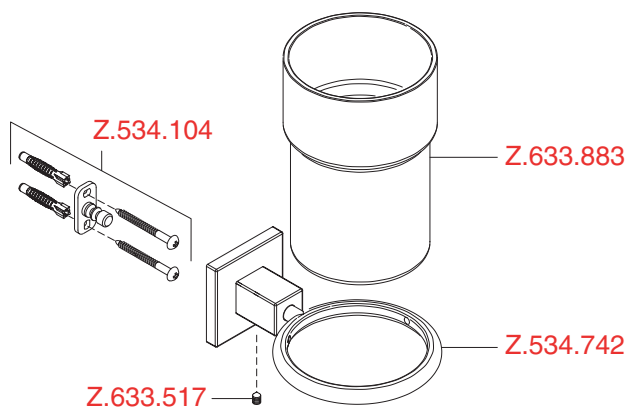

Accessoires

KWC QBIX / QBIX - ART

28.241.020

28.245.510

28.245.520

28.241.030

28.245.530

28.241.010

26.244.413

Not available in USA / CAN!

28.243.280

28.243.234

28.243.250

L 600 = 28.243.226

L 800 = 28.243.228