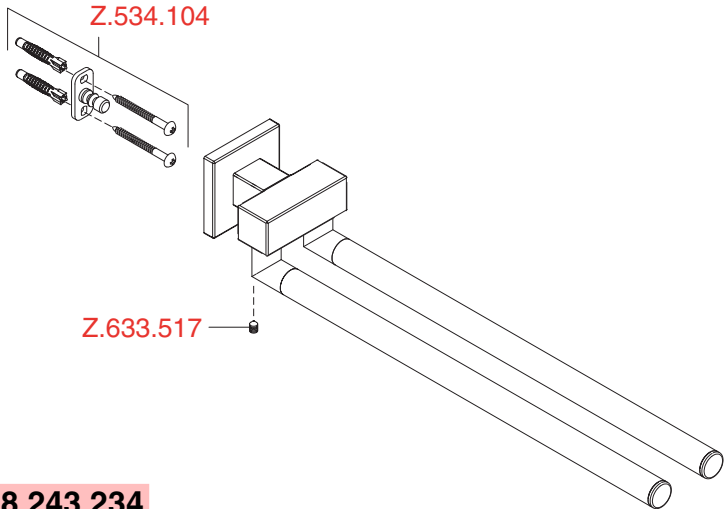

Accessoires

KWC QBIX / QBIX - ART

28.241.020

28.245.510

28.245.520

28.241.030

28.245.530

28.241.010

26.244.413

Not available in USA / CAN!

28.243.280

28.243.234

28.243.250

L 600 = 28.243.226

L 800 = 28.243.228