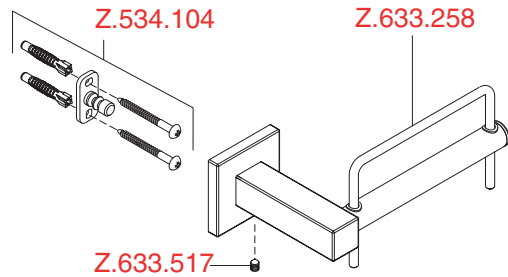

Accessoires

KWC QBIX / QBIX - ART

28.241.020

28.245.510

28.245.520

28.241.030

28.245.530

28.241.010

26.244.413

Not available in USA / CAN!

28.243.280

28.243.234

28.243.250

L 600 = 28.243.226

L 800 = 28.243.228