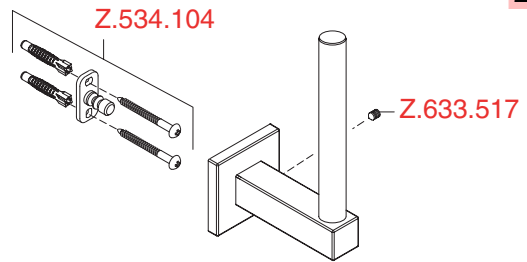

Accessoires

KWC QBIX / QBIX - ART

28.241.020

28.245.510

28.245.520

28.241.030

28.245.530

28.241.010

26.244.413

Not available in USA / CAN!

28.243.280

28.243.234

28.243.250

L 600 = 28.243.226

L 800 = 28.243.228