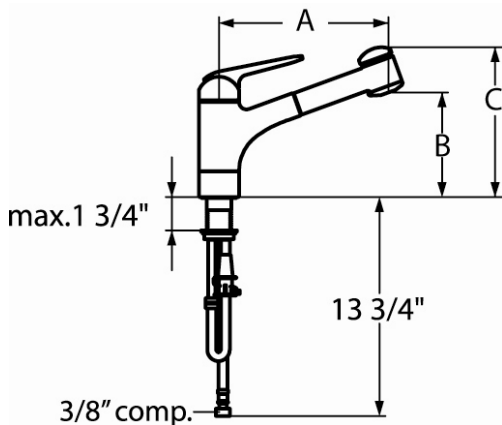

KWC DOMO

Model number:

10.061.032.[---] 7" Reach

10.061.033.[---] 9" Reach

**Single-hole, single-lever kitchen mixer
with swivel spout and pull-out spray**

Available in:

10.061.032.[---]

[000] All chrome

[127] Splendure™ Stainless Steel

10.061.033.[---]

[000] All chrome

[102] White

[127] Splendure™ Stainless Steel

Measurements:

10.061.032.[---] A= 7 1/8" B= 5" C= 7 1/2"

10.061.033.[---] A= 9" B= 5 1/2" C= 8"

Features:

- Swivel spout 140°
- Pull-out hand-spray
 - TAC turn and clean aerator,
 - KWC JETCLEAN technology
 - automatic diverter reset
 - lockable spray mode
 - pull-out length 27"
- Universal ceramic disc cartridge with adjustable temperature and flow rate limitation
- Flexible supply hoses, 3/8" compression fittings
- Mounting hole size $\varnothing = 1 \frac{3}{8}$ "
- Flow rate: 2.2 gpm @ 60 psi