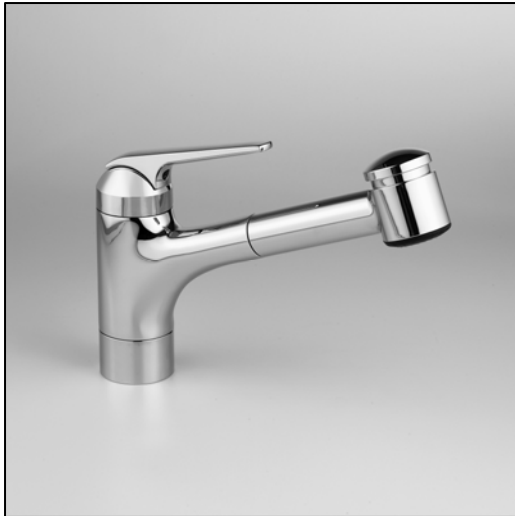

KWC DOMO

Model number:

10.061.032.[---] 7" Reach

10.061.033.[---] 9" Reach

**Single-hole, single-lever kitchen mixer
with swivel spout and pull-out spray**

Available in:

10.061.032.[---]

[000] All chrome

[127] Splendure™ Stainless Steel

10.061.033.[---]

[000] All chrome

[102] White

[127] Splendure™ Stainless Steel

Measurements:

10.061.032.[---] A= 7 1/8" B= 5" C= 7 1/2"

10.061.033.[---] A= 9" B= 5 1/2" C= 8"

Features:

- Swivel spout 140°
- Pull-out hand-spray
 - TAC turn and clean aerator,
 - KWC JETCLEAN technology
 - automatic diverter reset
 - lockable spray mode
 - pull-out length 27"
- Universal ceramic disc cartridge with adjustable temperature and flow rate limitation
- Flexible supply hoses, 3/8" compression fittings
- Mounting hole size $\varnothing = 1 \frac{3}{8}$ "
- Flow rate: 2.2 gpm @ 60 psi