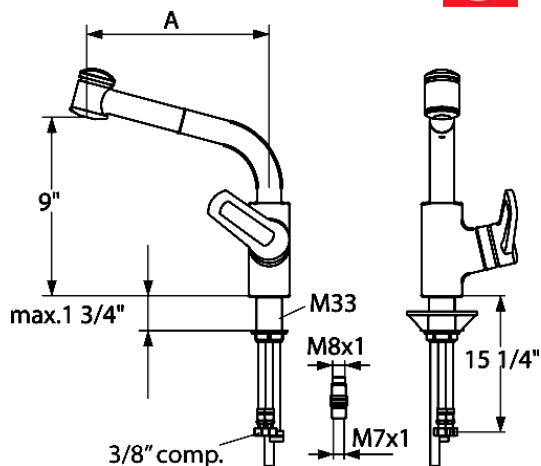

## Model number:

10.041.002.[---] 7" Reach

10.041.003.[---] 9" Reach

**Single-hole, single side-lever kitchen-mixer with high swivel spout and pull-out spray**

## Measurements:

10.041.002.[---] A = 7"

10.041.003.[---] A = 9"

## Features:

- Swivel spout 360°
- Pull-out hand-spray
  - TAC turn and clean aerator,
  - KWC JETCLEAN technology
  - automatic diverter reset
  - lockable spray mode
  - pull-out length 27"
- Universal ceramic disc cartridge with adjustable temperature and flow rate limitation
- Flexible supply hoses, 3/8" compression fittings
- Mounting hole size  $\varnothing = 1 \frac{3}{8}$ "
- Flow rate: 2.2 gpm @ 60 psi