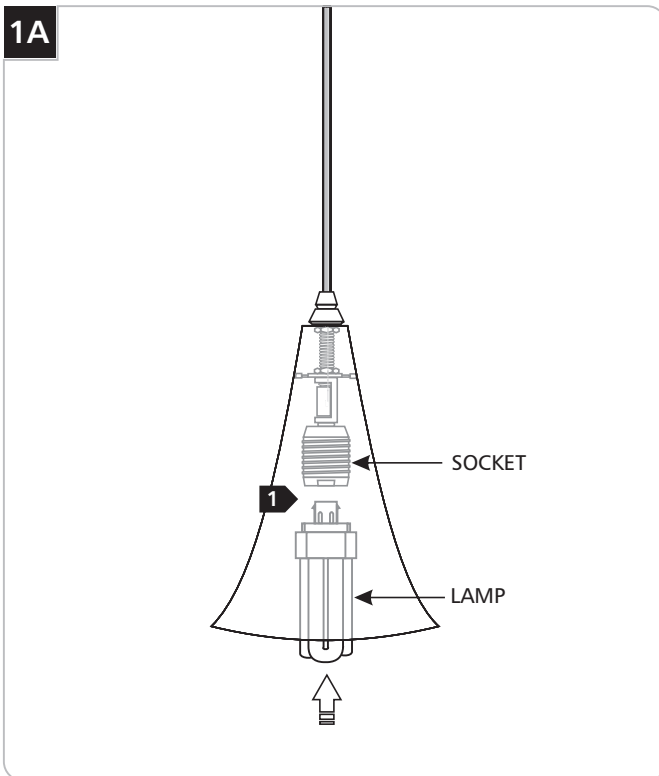

Melrose Compact Fluorescent Pendant

700T_MLP_-CF

2.1

2 thousand
degrees™

PENDANTS

GENERAL PRODUCT INFORMATION:

This product is suitable for damp locations.

Installing the Lamp

CAUTION: To reduce the risk of a burn or electric shock during relamping, disconnect the power to the fixture.

Use **MAX 18 Watt GX24Q-2 Base Triple Tube Compact Fluorescent Lamp.**

- 1** Push the lamp pins firmly all the way into the socket holes.