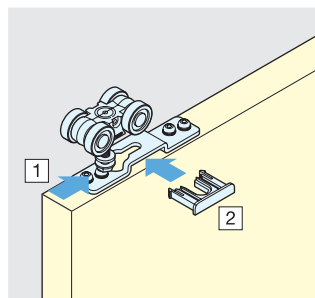

SLIDING DOOR SYSTEM

FD-70

SLIDING & FOLDING DOOR HARDWARE

SLIDING DOOR SYSTEM

Door Height	Max. 2400mm (94-31/64")
Door Weight	Max. 70kg (154lbs) / Door
Door Thickness	FD-70M: Min. 30mm (1-3/16"), 30~40mm (1-3/16"~1-37/64") when using Double Rail FD-70B: Min. 34mm (1-11/32"), 34~40mm (1-11/32"~1-37/64") when using Double Rail FD-70C: 30~42mm (1-3/16"~1-41/64")
Adjustable Height	FD-70M: ±4mm / FD-70B: +4mm, -1mm / FD-70C: ±4mm

- Ball bearing roller provides light and smooth movement.
- No bottom rail, only guide pin on floor required.
- Easy door installation.
- Simply hang the door onto the rollers.
- Easy height adjustment.
- Available in 3 different mounting types.
- FD-70M --- Ceiling mount type for mortised, drop or false ceiling application.
- FD-70B --- Ceiling mount type with minimal gap between upper rail and door. No need to use fascia.
- FD-70C --- Wall mount type with snap-in fascia for easy installation.

Installation

Door Preparation

- Easy Door Installation / Removal
- Adjustable Door Height

- Adjustable Catch Force

FD-70M Dimensions

* Note: Screw pitch should be 240mm (9-29/64") or less when upper rail shortened.

FD-70B Dimensions (Bracket Recessed Type)

* Note: Screw pitch should be 240mm (9-29/64") or less when upper rail shortened.

FD-70C Dimensions (Fascia Type)

* Note: Screw pitch should be 240mm (9-29/64") or less when upper rail shortened.