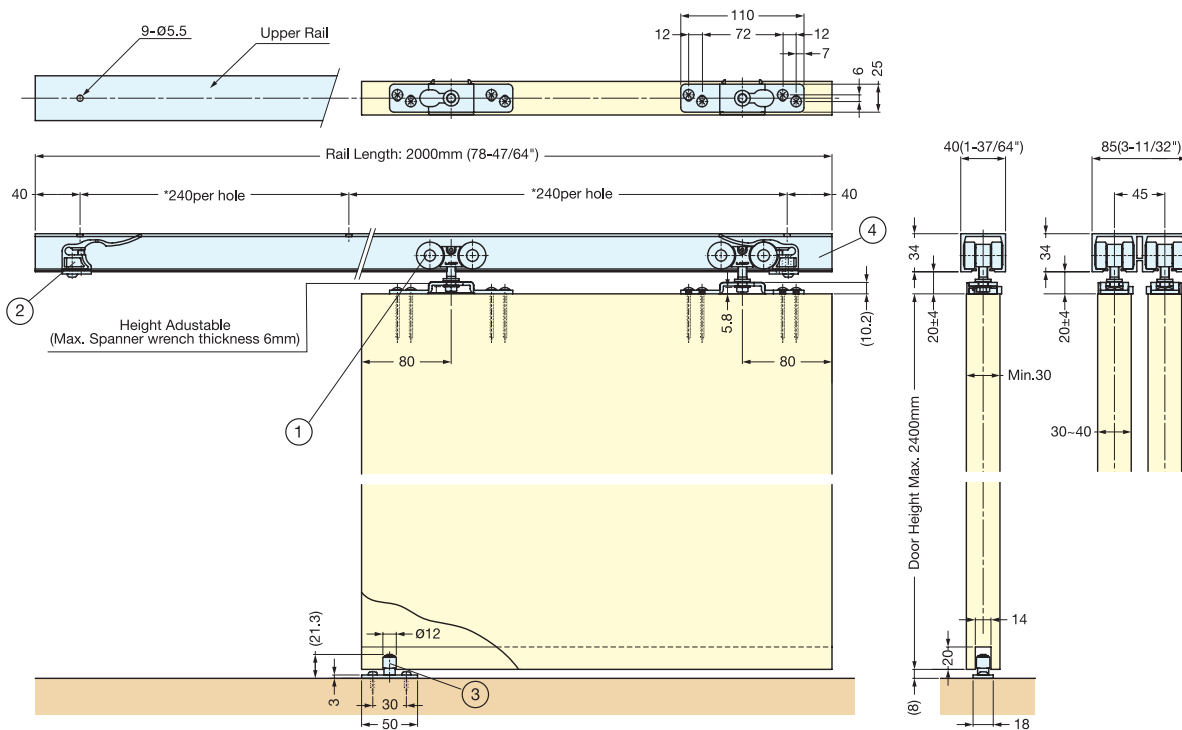

- Ball bearing roller provides light and smooth movement.
- No bottom rail, only guide pin on floor required.
- Easy door installation.
- Simply hang the door onto the rollers.
- Easy height adjustment.
- Available in 3 different mounting types.
- FD-70M --- Ceiling mount type for mortised, drop or false ceiling application.
- FD-70B --- Ceiling mount type with minimal gap between upper rail and door. No need to use fascia.
- FD-70C --- Wall mount type with snap-in fascia for easy installation.

Installation

Door Preparation

- Easy Door Installation / Removal
- Adjustable Door Height

- Adjustable Catch Force

FD-70M Dimensions

* Note: Screw pitch should be 240mm (9-29/64") or less when upper rail shortened.

FD-70B Dimensions (Bracket Recessed Type)

* Note: Screw pitch should be 240mm (9-29/64") or less when upper rail shortened.

FD-70C Dimensions (Fascia Type)

* Note: Screw pitch should be 240mm (9-29/64") or less when upper rail shortened.

FD-70M Part Details (for one door)

No.	Item No.	Part Name		Dimensions	Quantity	Description
①	FD-70M-WR	Upper Roller			2 pcs	<ul style="list-style-type: none"> ● Material Polyamide (Roller) Steel (Base Plate) ● Finish / Color White (Roller) Yellow Zinc Chromate (Base Plate)
②	FD-70-ST	Stopper			2 pcs	<ul style="list-style-type: none"> ● Material PBT ● Finish / Color White
③	RR-12	Bottom Guide			1 pc	<ul style="list-style-type: none"> ● Material 304 Stainless Steel, Polyacetal ● Finish / Color Plain, White <p>*Supplied with 2 Screws</p>
④	FD-70-2000SIL	Upper Rail (Single)			Necessary quantity	<ul style="list-style-type: none"> ● Material Aluminum ● Finish / Color Anodized ● Length 2000mm (78-47/64") *3600mm (141-3/4") available (Special order)
	FD-70-W2000SIL	Upper Rail (Double)			Necessary quantity	<ul style="list-style-type: none"> ● Material Aluminum ● Finish / Color Anodized ● Length 2000mm (78-47/64") *3600mm (141-3/4") available (Special order)