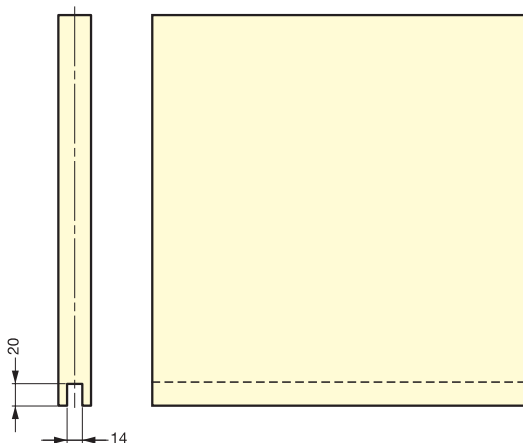

SLIDING DOOR SYSTEM

FD-70

SLIDING & FOLDING DOOR HARDWARE

SLIDING DOOR SYSTEM

Door Height	Max. 2400mm (94-31/64")
Door Weight	Max. 70kg (154lbs) / Door
Door Thickness	FD-70M: Min. 30mm (1-3/16"), 30~40mm (1-3/16"~1-37/64") when using Double Rail FD-70B: Min. 34mm (1-11/32"), 34~40mm (1-11/32"~1-37/64") when using Double Rail FD-70C: 30~42mm (1-3/16"~1-41/64")
Adjustable Height	FD-70M: ±4mm / FD-70B: +4mm, -1mm / FD-70C: ±4mm

- Ball bearing roller provides light and smooth movement.
- No bottom rail, only guide pin on floor required.
- Easy door installation.
- Simply hang the door onto the rollers.
- Easy height adjustment.
- Available in 3 different mounting types.
- FD-70M --- Ceiling mount type for mortised, drop or false ceiling application.
- FD-70B --- Ceiling mount type with minimal gap between upper rail and door. No need to use fascia.
- FD-70C --- Wall mount type with snap-in fascia for easy installation.

Installation

Door Preparation

- Easy Door Installation / Removal
- Adjustable Door Height

- Adjustable Catch Force

FD-70M Dimensions

* Note: Screw pitch should be 240mm (9-29/64") or less when upper rail shortened.

FD-70B Dimensions (Bracket Recessed Type)

* Note: Screw pitch should be 240mm (9-29/64") or less when upper rail shortened.

FD-70C Dimensions (Fascia Type)

* Note: Screw pitch should be 240mm (9-29/64") or less when upper rail shortened.