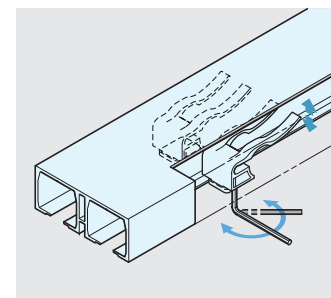

- Ball bearing roller provides light and smooth movement.
- No bottom rail, only guide pin on floor required.
- Easy door installation.
- Simply hang the door onto the rollers.
- Easy height adjustment.
- Available in 3 different mounting types.
- FD-70M --- Ceiling mount type for mortised, drop or false ceiling application.
- FD-70B --- Ceiling mount type with minimal gap between upper rail and door. No need to use fascia.
- FD-70C --- Wall mount type with snap-in fascia for easy installation.

Installation

Door Preparation

- Easy Door Installation / Removal
- Adjustable Door Height

- Adjustable Catch Force

FD-70M Dimensions

* Note: Screw pitch should be 240mm (9-29/64") or less when upper rail shortened.

FD-70B Dimensions (Bracket Recessed Type)

* Note: Screw pitch should be 240mm (9-29/64") or less when upper rail shortened.

FD-70C Dimensions (Fascia Type)

* Note: Screw pitch should be 240mm (9-29/64") or less when upper rail shortened.