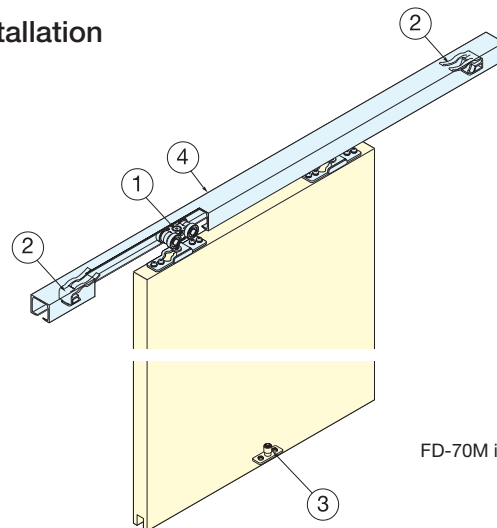

SLIDING DOOR SYSTEM

FD-70

SLIDING & FOLDING DOOR HARDWARE

SLIDING DOOR SYSTEM

Door Height	Max. 2400mm (94-31/64")
Door Weight	Max. 70kg (154lbs) / Door
Door Thickness	FD-70M: Min. 30mm (1-3/16"), 30~40mm (1-3/16"~1-37/64") when using Double Rail FD-70B: Min. 34mm (1-11/32"), 34~40mm (1-11/32"~1-37/64") when using Double Rail FD-70C: 30~42mm (1-3/16"~1-41/64")
Adjustable Height	FD-70M: ±4mm / FD-70B: +4mm, -1mm / FD-70C: ±4mm

- Ball bearing roller provides light and smooth movement.
- No bottom rail, only guide pin on floor required.
- Easy door installation.
- Simply hang the door onto the rollers.
- Easy height adjustment.
- Available in 3 different mounting types.
- FD-70M --- Ceiling mount type for mortised, drop or false ceiling application.
- FD-70B --- Ceiling mount type with minimal gap between upper rail and door. No need to use fascia.
- FD-70C --- Wall mount type with snap-in fascia for easy installation.

Installation

Door Preparation

- Easy Door Installation / Removal
- Adjustable Door Height

- Adjustable Catch Force

FD-70M Dimensions

* Note: Screw pitch should be 240mm (9-29/64") or less when upper rail shortened.

FD-70B Dimensions (Bracket Recessed Type)

* Note: Screw pitch should be 240mm (9-29/64") or less when upper rail shortened.

FD-70C Dimensions (Fascia Type)

* Note: Screw pitch should be 240mm (9-29/64") or less when upper rail shortened.