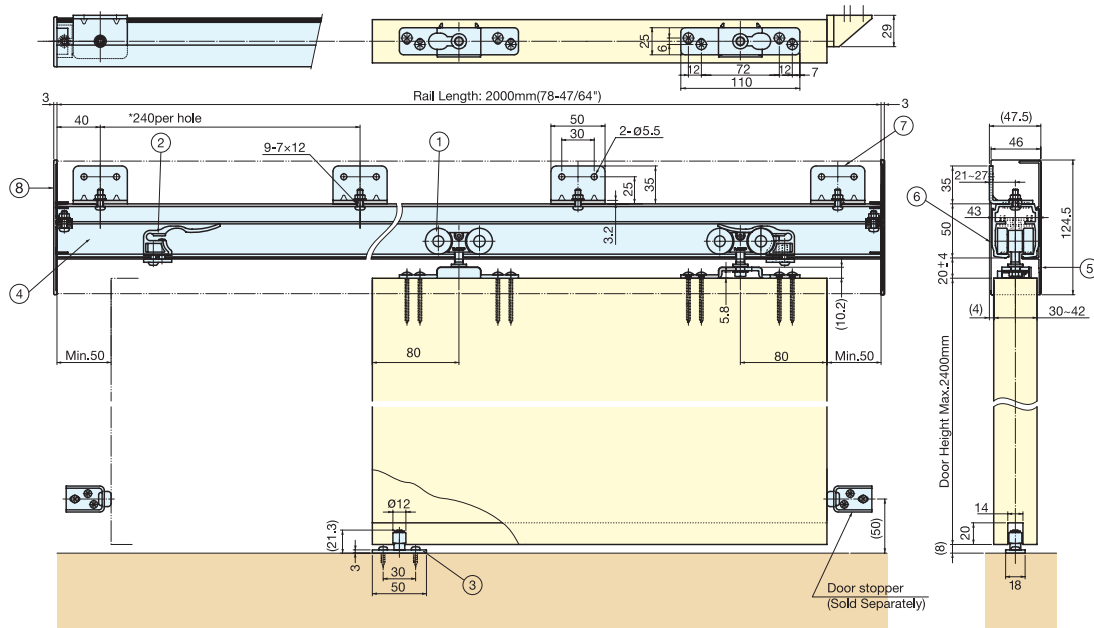

- Ball bearing roller provides light and smooth movement.
- No bottom rail, only guide pin on floor required.
- Easy door installation.
- Simply hang the door onto the rollers.
- Easy height adjustment.
- Available in 3 different mounting types.
- FD-70M --- Ceiling mount type for mortised, drop or false ceiling application.
- FD-70B --- Ceiling mount type with minimal gap between upper rail and door. No need to use fascia.
- FD-70C --- Wall mount type with snap-in fascia for easy installation.

Installation

Door Preparation

- Easy Door Installation / Removal
- Adjustable Door Height

- Adjustable Catch Force

FD-70M Dimensions

* Note: Screw pitch should be 240mm (9-29/64") or less when upper rail shortened.

FD-70B Dimensions (Bracket Recessed Type)

* Note: Screw pitch should be 240mm (9-29/64") or less when upper rail shortened.

FD-70C Dimensions (Fascia Type)

* Note: Screw pitch should be 240mm (9-29/64") or less when upper rail shortened.

FD-70M Part Details (for one door)

No.	Item No.	Part Name		Dimensions	Quantity	Description
①	FD-70M-WR	Upper Roller			2 pcs	<ul style="list-style-type: none"> ● Material Polyamide (Roller) Steel (Base Plate) ● Finish / Color White (Roller) Yellow Zinc Chromate (Base Plate)
②	FD-70-ST	Stopper			2 pcs	<ul style="list-style-type: none"> ● Material PBT ● Finish / Color White
③	RR-12	Bottom Guide			1 pc	<ul style="list-style-type: none"> ● Material 304 Stainless Steel, Polyacetal ● Finish / Color Plain, White <p>*Supplied with 2 Screws</p>
④	FD-70-2000SIL	Upper Rail (Single)			Necessary quantity	<ul style="list-style-type: none"> ● Material Aluminum ● Finish / Color Anodized ● Length 2000mm (78-47/64") *3600mm (141-3/4") available (Special order)
	FD-70-W2000SIL	Upper Rail (Double)			Necessary quantity	<ul style="list-style-type: none"> ● Material Aluminum ● Finish / Color Anodized ● Length 2000mm (78-47/64") *3600mm (141-3/4") available (Special order)