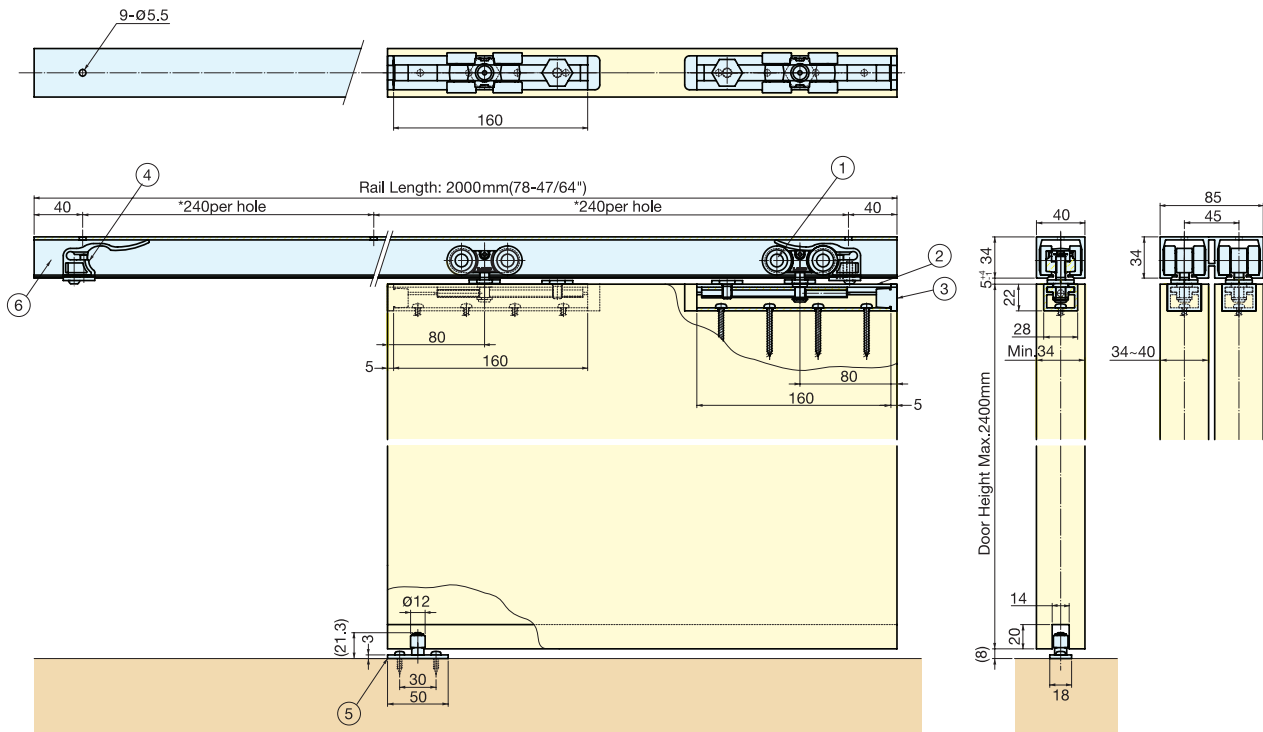

- Ball bearing roller provides light and smooth movement.
- No bottom rail, only guide pin on floor required.
- Easy door installation.
- Simply hang the door onto the rollers.
- Easy height adjustment.
- Available in 3 different mounting types.
- FD-70M --- Ceiling mount type for mortised, drop or false ceiling application.
- FD-70B --- Ceiling mount type with minimal gap between upper rail and door. No need to use fascia.
- FD-70C --- Wall mount type with snap-in fascia for easy installation.

Installation

Door Preparation

- Easy Door Installation / Removal
- Adjustable Door Height

- Adjustable Catch Force

FD-70M Dimensions

* Note: Screw pitch should be 240mm (9-29/64") or less when upper rail shortened.

FD-70B Dimensions (Bracket Recessed Type)

* Note: Screw pitch should be 240mm (9-29/64") or less when upper rail shortened.

FD-70C Dimensions (Fascia Type)

* Note: Screw pitch should be 240mm (9-29/64") or less when upper rail shortened.

FD-70M Part Details (for one door)

No.	Item No.	Part Name		Dimensions	Quantity	Description
①	FD-70M-WR	Upper Roller			2 pcs	<ul style="list-style-type: none"> ● Material Polyamide (Roller) Steel (Base Plate) ● Finish / Color White (Roller) Yellow Zinc Chromate (Base Plate)
②	FD-70-ST	Stopper			2 pcs	<ul style="list-style-type: none"> ● Material PBT ● Finish / Color White
③	RR-12	Bottom Guide			1 pc	<ul style="list-style-type: none"> ● Material 304 Stainless Steel, Polyacetal ● Finish / Color Plain, White <p>*Supplied with 2 Screws</p>
④	FD-70-2000SIL	Upper Rail (Single)			Necessary quantity	<ul style="list-style-type: none"> ● Material Aluminum ● Finish / Color Anodized ● Length 2000mm (78-47/64") *3600mm (141-3/4") available (Special order)
	FD-70-W2000SIL	Upper Rail (Double)			Necessary quantity	<ul style="list-style-type: none"> ● Material Aluminum ● Finish / Color Anodized ● Length 2000mm (78-47/64") *3600mm (141-3/4") available (Special order)