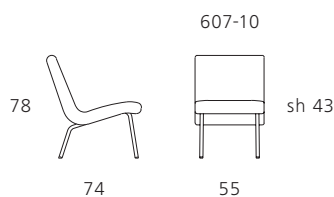

Product description

Armchair

Modell no.

607

Frame

Solid beech with zigzag springs.
Back with strapping.

Base

Tubular steel, highly polished chrome-plated or powder-coated black gloss.

Upholstery

Cold cure foam with an outer layer of nonwoven fabric.

Glides

Fitted with synthetic glides.

Table

Frame

Tubular steel, highly polished chrome-plated or powder-coated black gloss.

Table top

Safety glass:
- crystal glass (.31)
- black (.35), (underside coated black).
Thickness: 8 mm.

Glides

Synthetic glides.

Technical drawings and dimensions

All dimensions in cm.