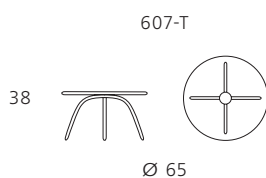

Safety glass:
- crystal glass (.31)
- black (.35), (underside coated black).
Thickness: 8 mm.

Glides

Synthetic glides.

Technical drawings and dimensions

All dimensions in cm.