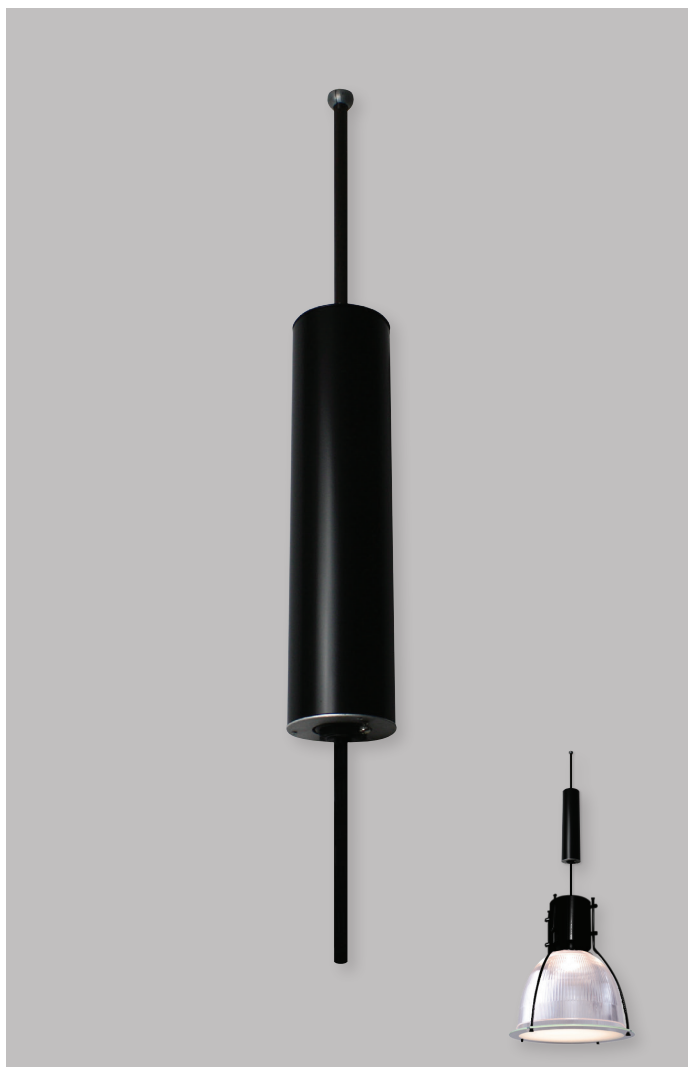

lumen max
high bays

IN-LINE EMERGENCY BALLAST

- In-Line CFL EM ballast designed for Spectrum RLM, Specplume, Cylinder, and LumenMax Fixtures.
- Elegant solution for Emergency Ballast.
- Machined aluminum housing integrates with fixture design.
- 650/1300 lumen sizes available.
- Test switch mounted on enclosure.
- Color finish will match fixture.
- Damp location listed.
- Manufactured and tested to UL Standard No. 1598.