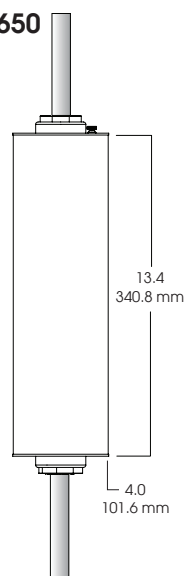

MODEL	LAMPS	LUMENS/LAMP	FINISH
LNENC/EM650	1X10W -57W	650 Lumens	GW- Gloss White GB- Gloss Black BZ- Bronze OB- Oil Rubbed Bronze PT- Platinum SI- Silver GA- Galvanized CH- Charcoal GH- Graphite AM- Anodic Malachite SN- Sun Gold EG- Evergreen VE- Verde Green BL- Blue Streak RD- Red Baron OR- Orange CO- Copper Metallic
	2X10W-26W	325 Lumens	
LNENC/EM1300	1X10W- 42W	1300 Lumens	
	2X10W-18W	650 Lumens	

For LED EM Battery Back-up, Consult the Factory

EM650

EM1300