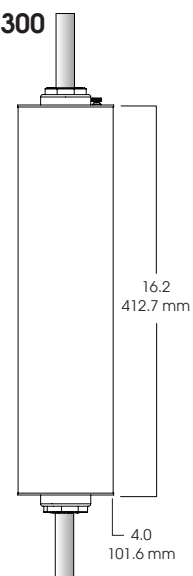

lumen max
high bays

IN-LINE EMERGENCY BALLAST

- In-Line CFL EM ballast designed for Spectrum RLM, Specplume, Cylinder, and LumenMax Fixtures.
- Elegant solution for Emergency Ballast.
- Machined aluminum housing integrates with fixture design.
- 650/1300 lumen sizes available.
- Test switch mounted on enclosure.
- Color finish will match fixture.
- Damp location listed.
- Manufactured and tested to UL Standard No. 1598.

MODEL	LAMPS	LUMENS/LAMP	FINISH
LNENC/EM650	1X10W -57W	650 Lumens	GW- Gloss White GB- Gloss Black BZ- Bronze OB- Oil Rubbed Bronze PT- Platinum SI- Silver GA- Galvanized CH- Charcoal GH- Graphite AM- Anodic Malachite SN- Sun Gold EG- Evergreen VE- Verde Green BL- Blue Streak RD- Red Baron OR- Orange CO- Copper Metallic
	2X10W-26W	325 Lumens	
LNENC/EM1300	1X10W- 42W	1300 Lumens	
	2X10W-18W	650 Lumens	

For LED EM Battery Back-up, Consult the Factory

EM1300

EXAMPLE: LNENC/EM650

PROJECT:	TYPE:
CAT. NO.: