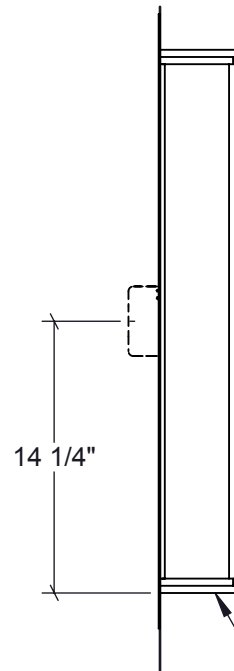

NOTE: BOTTOM OF
FIXTURE TO BE
MOUNTED 4'-0"
ABOVE FINISHED GRADE

**PEG
OUTDOOR SCONCE
365-OD**

ADA 4" Projection

LED

20 Watt, 1569 Source Lumens
Field Replaceable LED Module
3000K Standard Color Temperature, 80+ CRI