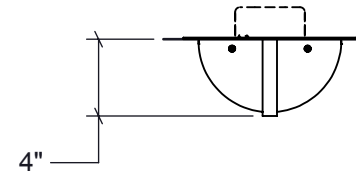

NOTE: BOTTOM OF
FIXTURE TO BE
MOUNTED 4'-0"
ABOVE FINISHED GRADE

**PEG
OUTDOOR SCONCE
365-OD**

ADA 4" Projection

LED

20 Watt, 1569 Source Lumens
Field Replaceable LED Module
3000K Standard Color Temperature, 80+ CRI