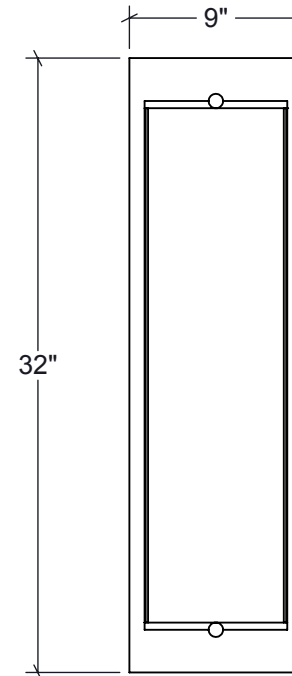

NOTE: BOTTOM OF
FIXTURE TO BE
MOUNTED 4'-0"
ABOVE FINISHED GRADE

**PEG
OUTDOOR SCONCE
365-OD**

ADA 4" Projection

LED

20 Watt, 1569 Source Lumens
Field Replaceable LED Module
3000K Standard Color Temperature, 80+ CRI