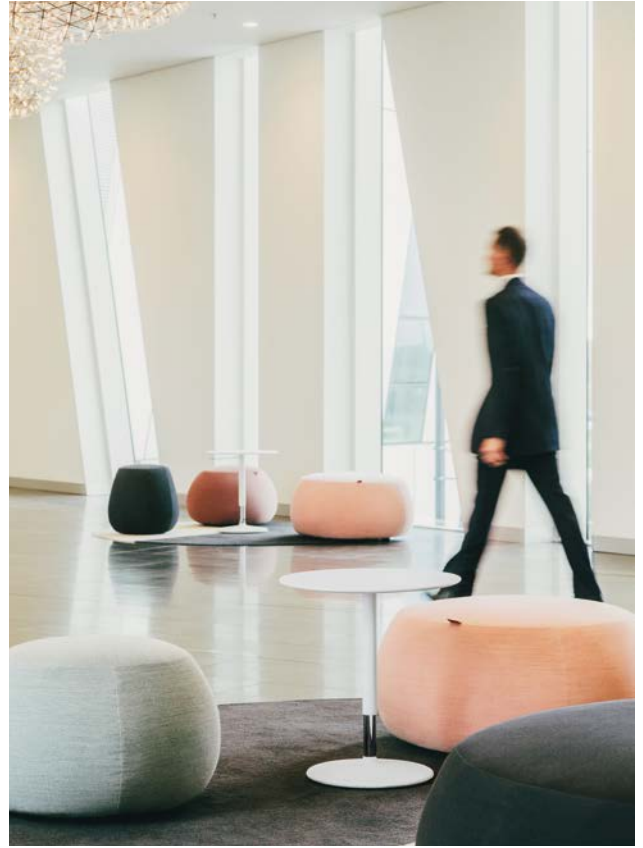

- 1 Office
  Art. 3013, 3011, 3000
  Art. 3050 Pix table

- 2 Kauai Restaurant
  Barcelona, Spain,
  Art. 3008, 3009

1