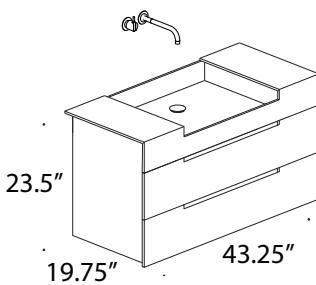

OPTIONAL:

111016 **SUGGESTED FAUCET:** Vola faucet with 6.25" spout. Sold separately.

NAMI WASHBASIN LARGE 39.25"

Matteo Nunziati, 2007

NAMI110 **WASHBASIN:** Washbasin in white Nikron. Without overflow. European grid drain and stainless steel brackets included. See page 40 for US compliant pieces.

OPTIONAL:

111016 **SUGGESTED FAUCET:** Vola faucet with 6.25" spout. Sold separately.

NAMI BOX 35.5"

Matteo Nunziati, 2009

NACC090 **FURNITURE:** Wall mounted washbasin without overflow and box with two drawers in white Nikron. European grid drain and stainless steel brackets included. See page 40 for US compliant pieces.

111016 **SUGGESTED FAUCET:** Vola faucet with 6.25" spout. Sold separately.

NAMI BOX 43.25"

Matteo Nunziati, 2009

NADD110 **FURNITURE:** Wall mounted washbasin without overflow and box with two drawers in white Nikron. European grid drain and stainless steel brackets included. See page 40 for US compliant pieces.

111016 **SUGGESTED FAUCET:** Vola faucet with 6.25" spout. Sold separately.