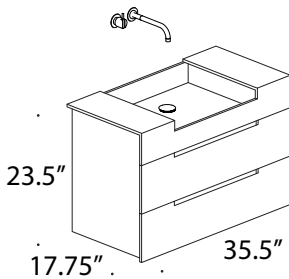

OPTIONAL:

111016 **SUGGESTED FAUCET:** Vola faucet with 6.25" spout. Sold separately.

NAMI WASHBASIN LARGE 39.25"

Matteo Nunziati, 2007

NAMI110 **WASHBASIN:** Washbasin in white Nikron. Without overflow. European grid drain and stainless steel brackets included. See page 40 for US compliant pieces.

OPTIONAL:

111016 **SUGGESTED FAUCET:** Vola faucet with 6.25" spout. Sold separately.

NAMI BOX 35.5"

Matteo Nunziati, 2009

NACC090 **FURNITURE:** Wall mounted washbasin without overflow and box with two drawers in white Nikron. European grid drain and stainless steel brackets included. See page 40 for US compliant pieces.

111016 **SUGGESTED FAUCET:** Vola faucet with 6.25" spout. Sold separately.

NAMI BOX 43.25"

Matteo Nunziati, 2009

NADD110 **FURNITURE:** Wall mounted washbasin without overflow and box with two drawers in white Nikron. European grid drain and stainless steel brackets included. See page 40 for US compliant pieces.