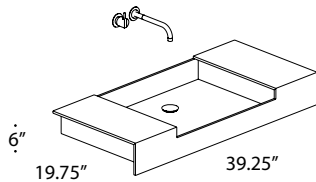

OPTIONAL:

111016 **SUGGESTED FAUCET:** Vola faucet with 6.25" spout. Sold separately.

NAMI WASHBASIN LARGE 39.25"

Matteo Nunziati, 2007

NAMI110 **WASHBASIN:** Washbasin in white Nikron. Without overflow. European grid drain and stainless steel brackets included. See page 40 for US compliant pieces.

OPTIONAL:

111016 **SUGGESTED FAUCET:** Vola faucet with 6.25" spout. Sold separately.

NAMI BOX 35.5"

Matteo Nunziati, 2009

NACC090 **FURNITURE:** Wall mounted washbasin without overflow and box with two drawers in white Nikron. European grid drain and stainless steel brackets included. See page 40 for US compliant pieces.

111016 **SUGGESTED FAUCET:** Vola faucet with 6.25" spout. Sold separately.

NAMI BOX 43.25"

Matteo Nunziati, 2009

NADD110 **FURNITURE:** Wall mounted washbasin without overflow and box with two drawers in white Nikron. European grid drain and stainless steel brackets included. See page 40 for US compliant pieces.