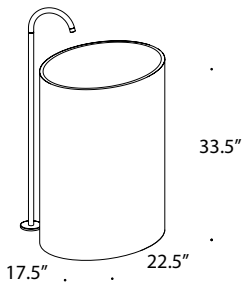

Rapsel

VISION 22.5"

Nespoli & Novara, 2007

VSON018 **WASHBASIN:** Freestanding washbasin in colored Alicrite with neon light IP65, 22 Watts. European grid drain and trap included. See page 40 for US compliant pieces.

OPTIONAL:

121260016 **SUGGESTED FAUCET:** Vola faucet with 10.25" spout. Sold separately.

090FM100016 **SUGGESTED FAUCET:** Vola Freestanding spout h39.25". Sold separately.