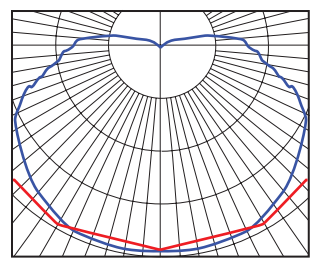

**HEAVY METAL-LUMEN MAX  
INDUCTION CANOPY LIGHT  
35 / 55 WATTS**

**PRODUCT INFORMATION:**

- Spectrum Lighting heavymetal industrial series canopy light for area lighting.
- Die-Cast aluminum housing.
- 1/2" Coin plugs with O-rings, for photo cell or conduit.
- Ultra-Long Life.
- Crisp White Light 80+ CRI.
- No Color Shift.
- Instant (Re)start.
- Operates in hot and cold environments.
- Wet Location listed.
- Manufactured and tested to UL standard No. 1598.

**HMI1313DU CANOPY LIGHT**

**HMI1313DU 35**  
35 WATT  
95.3% EFFICIENT

MODEL	WATT	KELVIN	GENERATOR	OPTIONS	MOUNTING	FINISH
HMI1313DU- 13" x 13" Induction Fixture	35 55	5K -5000° Kelvin	Specify Voltage for Generator. G1 -Generator, 120v G2 -Generator, 277v	FS -Fuse holder and fuse PC1 -Photo cell 120 v PC2 -Photo cell 208- 277 v	SM -Surface Mount PM -Pendant Mount	BZ -Bronze
<b>HMI1313DU</b>	<b>55</b>	<b>5K</b>	<b>G1</b>	<b>FS</b>	<b>SM</b>	<b>BZ</b>