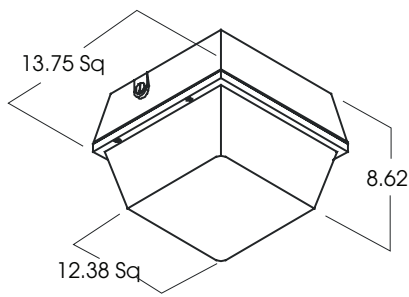

**HEAVY METAL-LUMEN MAX  
INDUCTION CANOPY LIGHT  
35 / 55 WATTS**

**PRODUCT INFORMATION:**

- Spectrum Lighting heavymetal industrial series canopy light for area lighting.
- Die-Cast aluminum housing.
- 1/2" Coin plugs with O-rings, for photo cell or conduit.
- Ultra-Long Life.
- Crisp White Light 80+ CRI.
- No Color Shift.
- Instant (Re)start.
- Operates in hot and cold environments.
- Wet Location listed.
- Manufactured and tested to UL standard No. 1598.

**HMI1313DU CANOPY LIGHT**

**HMI1313DU 35**  
35 WATT  
95.3% EFFICIENT

MODEL	WATT	KELVIN	GENERATOR	OPTIONS	MOUNTING	FINISH
HMI1313DU- 13" x 13" Induction Fixture	35 55	5K -5000° Kelvin	Specify Voltage for Generator. G1 -Generator, 120v G2 -Generator, 277v	FS -Fuse holder and fuse PC1 -Photo cell 120 v PC2 -Photo cell 208- 277 v	SM -Surface Mount PM -Pendant Mount	BZ -Bronze
<b>HMI1313DU</b>	<b>55</b>	<b>5K</b>	<b>G1</b>	<b>FS</b>	<b>SM</b>	<b>BZ</b>