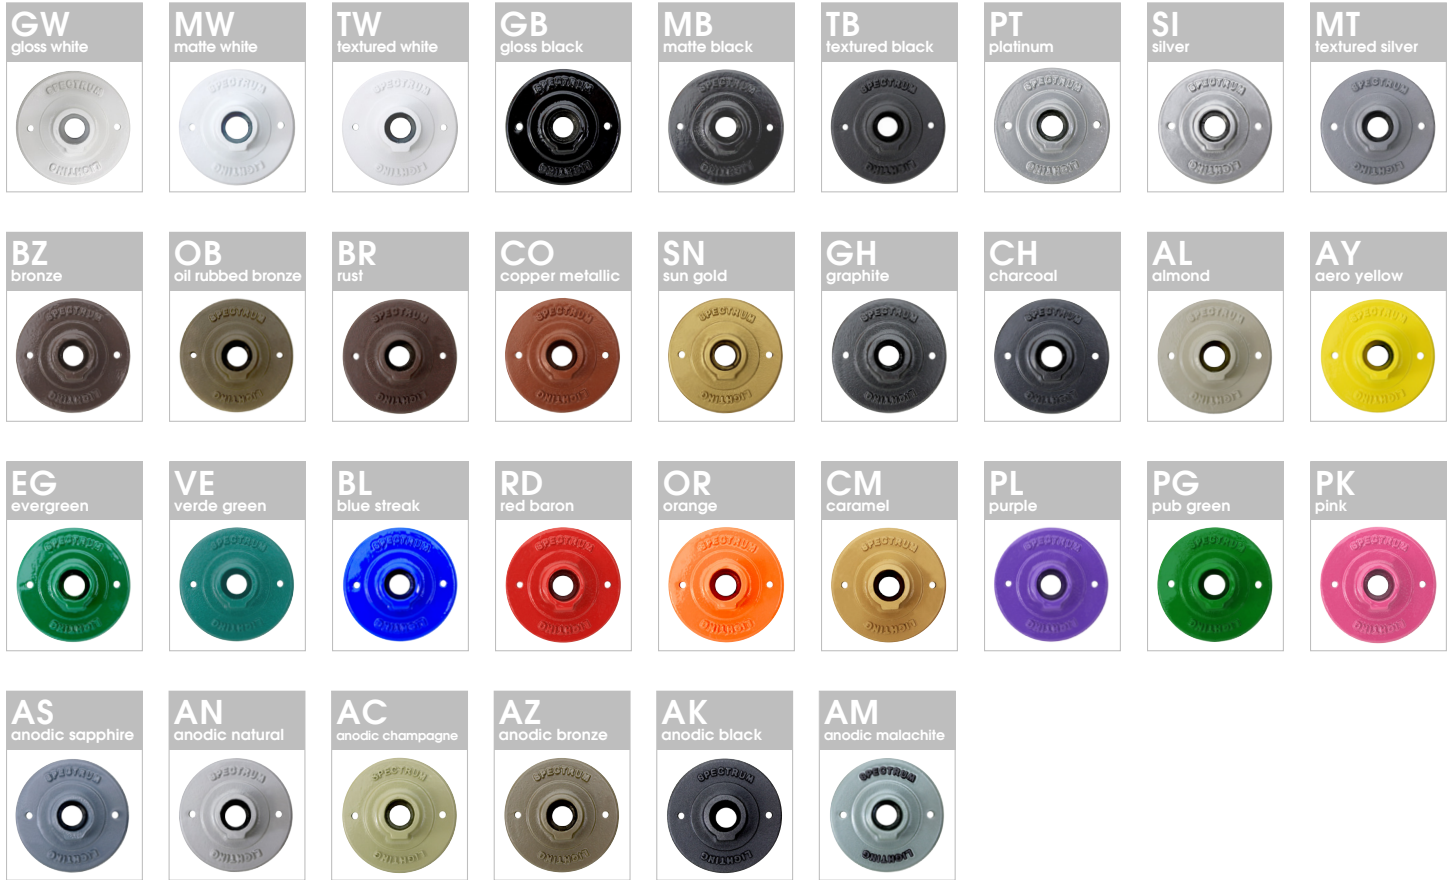

SPECTRUM
LIGHTING INC.

POWDER COAT PAINT FINISHES

color options

SOME OPTIONS NOT AVAILABLE ON ALL FIXTURES. CONSULT SPECIFICATION SHEETS.
NOTE: NO PRINTED IMAGE CAN EQUAL THE EXACT COLOR OF FINISH ON METAL.
SEE INDIVIDUAL SPECIFICATION SHEETS OR CONSULT FACTORY FOR ADDITIONAL INFORMATION.