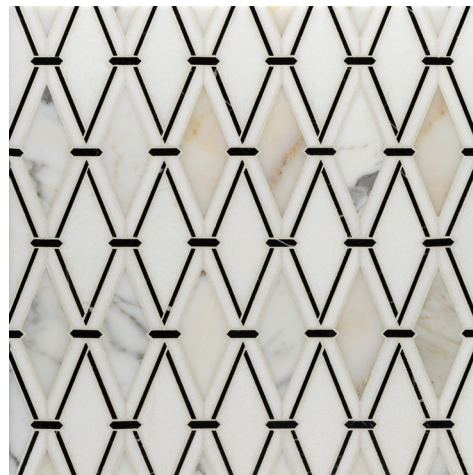

A R T I S T I C T I L E

RIALTO

Rialto White & Black Shown

Crafted from classic polished marble in three outstanding colorways, the RIALTO COLLECTION takes a timeless pattern in a bold new direction, with strongly contrasting details, a perfectly engineered, intricate fit, and a lovely fine finish.

ARTISTIC TILE

RIALTO

Beige
Champagne polished & Thassos polished

Grey
Statuary polished, Bardiglio polished
& Bianco Carrara polished

White & Black
Thassos polished, Nero Marquina polished
& Calacatta Gold polished

NOTES

*Setting Material: Mapei Kerabond/Keralastic System for White & Black colorway. Mapei Granirapid System is suitable for all colorways, must be used for Beige and Grey colorways.

Waterjet Mosaic
7-3/4" x 10" x 3/8"
polished