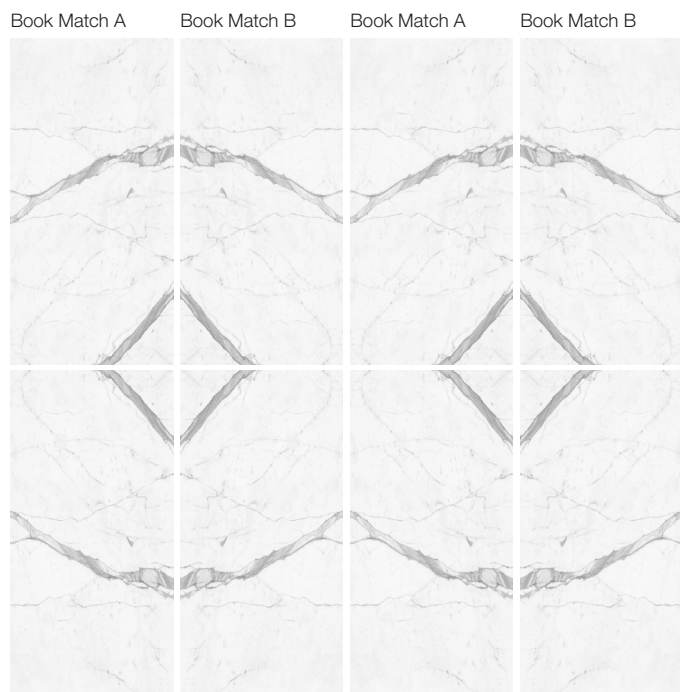

A R T I S T I C T I L E

MAX FINE PORCELAIN

Calacatta Gold

Random Random Random Random

Book Match A Book Match B Book Match A Book Match B

Statuary

Random Random Random Random

Book Match B Book Match A Book Match B Book Match A