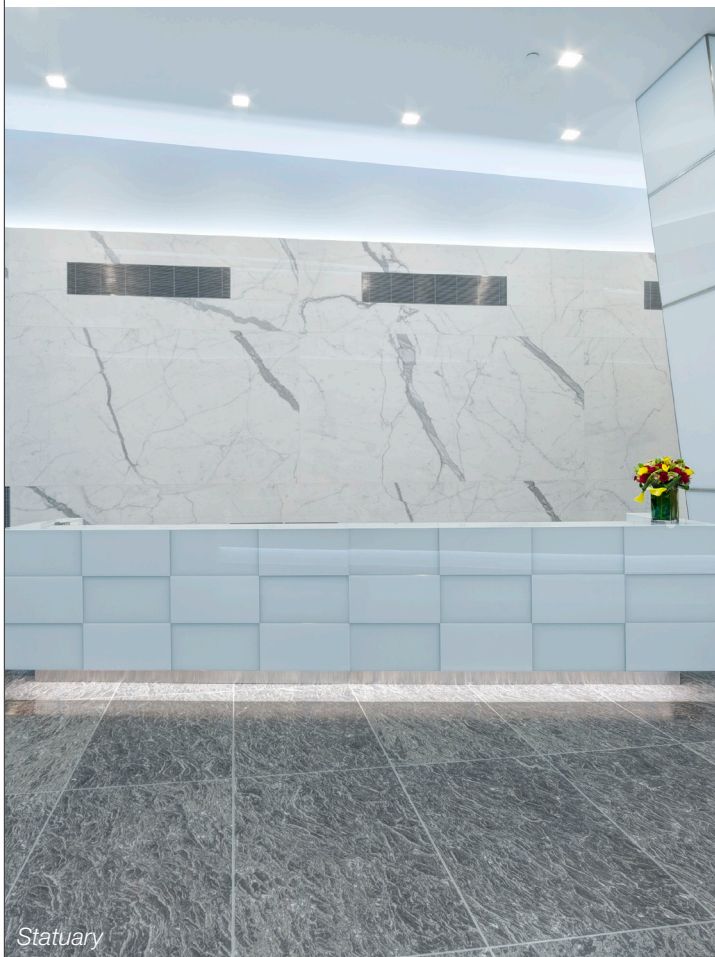

Calacatta Gold

Statuary

Statuary