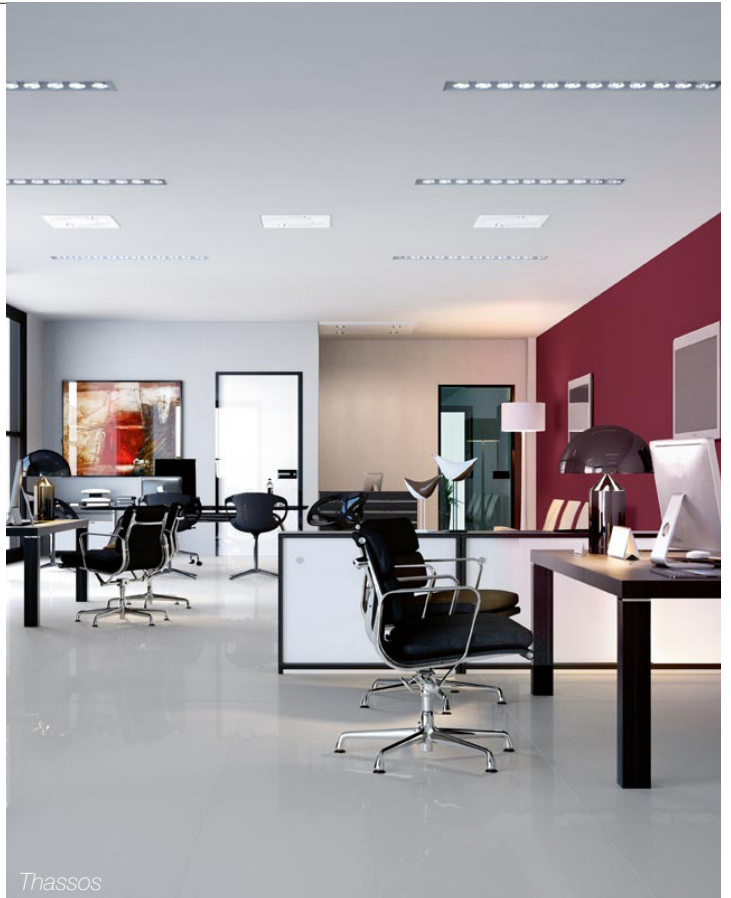

Book Match B Book Match A Book Match B Book Match A