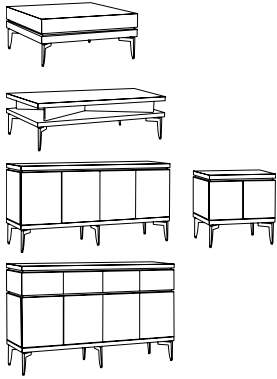

Orbus Tables/Consoles

	Product No.	List \$	Product No.	List \$
Cast Aluminum Legs			Wood1 Finishes	Wood1 Two-Tone Finishes
Low Table 36w 36d 15h	117.4001	1861	117.4011	2046
• Low Table 42w 42d 15h	117.4002	2051	117.4012	2256
Low Table 48w 20d 15h	117.4003	1750	117.4013	1925
• Cocktail Table 48w 30d 15h	117.4004	1749	117.4014	1924
• Side Table+Storage 24w 20d 24h	117.4005	2384	117.4015	2624
• Credenza 60w 18d 29h	117.4006	4985	117.4016	5284
• Buffet Credenza 60w 18d 36h	117.4007	6699	117.4017	7035

! Notes:

Cast legs have an MPA Polished Aluminum finish.
 Two-Tone finishes will have the top and body in different colors; bottoms (when present) will match the top.
 Customer-supplied stone tops may be applied (template provided); specify Option ST.
 Side Table+Storage, Credenza and Buffet Credenza units are standard with unfinished back.
 Buffet Credenza has 4 drawers and 2 double cabinets