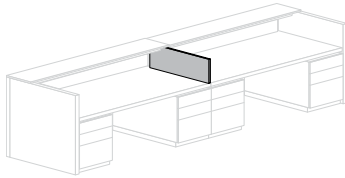

Privacy Screen

	Product No.	List $	Product No.	List $	Product No.	List $	Product No.	List $
	1.2w	11.5h	Wood1	Wood1/Magnet	Framed BPGlass	Fr.BPGlass/Mag		
Privacy Screen 24	CSAA.24	680	CSAB.24	728	CSAA.24	890	CSAB.24	938
Privacy Screen 30	CSAA.30	725	CSAB.30	785	CSAA.30	992	CSAB.30	1052
Privacy Screen 36	CSAA.36	768	CSAB.36	840	CSAA.36	1092	CSAB.36	1164

! Notes:

Privacy Screens situate proud of the back panel, for ease of cord pass-through.
Both Wood1 and BPGlass screens have an MBN Brushed Nickel frame.

+ Options:

For Wood/Magnet or Glass/Magnet functionality, change ???A to ???B; add $2 per inch of depth.
Back-Painted Glass is available in S.BLK Black or S.BWT White; match colors on special request.