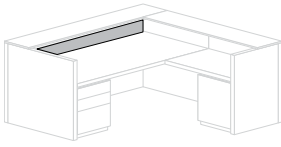

Backsplashes

	Product No.	List $	Product No.	List $	Product No.	List $
Flush 12.4h	COM Fabric yds		Framed BPGlass		Framed BPGlass/Magnet	
GalBacksplash12.4 24w	CSFB-24 0.75 248		CSGB-24 696		CSHB-24 744	
GalBacksplash12.4 30w	CSFB-30 0.75 253		CSGB-30 778		CSHB-30 838	
GalBacksplash12.4 36w	CSFB-36 1.25 258		CSGB-36 858		CSHB-36 930	
GalBacksplash12.4 42w	CSFB-42 1.25 263		CSGB-42 938		CSHB-42 1022	
GalBacksplash12.4 48w	CSFB-48 1.50 441		CSGB-48 1017		CSHB-48 1113	
GalBacksplash12.4 54w	CSFB-54 1.75 462		CSGB-54 1098		CSHB-54 1206	
GalBacksplash12.4 60w	CSFB-60 1.75 483		CSGB-60 1180		CSHB-60 1300	
GalBacksplash12.4 66w	CSFB-66 2.00 504		CSGB-66 1261		CSHB-66 1393	
• GalBacksplash12.4 72w	CSFB-72 2.25 525		CSGB-72 1341		CSHB-72 1485	
GalBacksplash12.4 78w	CSFB-78 2.25 546		CSGB-78 1420		CSHB-78 1576	
GalBacksplash12.4 84w	CSFB-84 2.50 567		CSGB-84 1502		CSHB-84 1670	
GalBacksplash12.4 90w	CSFB-90 2.75 588		CSGB-90 1583		CSHB-90 1763	
Flush/TransTop 11.5h	COM Fabric yds		Framed BPGlass		Framed BPGlass/Magnet	
GalBacksplash11.5 24w	CSFC-24 0.75 248		CSGC-24 662		CSHC-24 710	
GalBacksplash11.5 30w	CSFC-30 0.75 253		CSGC-30 740		CSHC-30 800	
GalBacksplash11.5 36w	CSFC-36 1.25 258		CSGC-36 815		CSHC-36 887	
GalBacksplash11.5 42w	CSFC-42 1.25 263		CSGC-42 893		CSHC-42 977	
GalBacksplash11.5 48w	CSFC-48 1.50 441		CSGC-48 967		CSHC-48 1063	
GalBacksplash11.5 54w	CSFC-54 1.75 462		CSGC-54 1044		CSHC-54 1152	
GalBacksplash11.5 60w	CSFC-60 1.75 483		CSGC-60 1120		CSHC-60 1240	
GalBacksplash11.5 66w	CSFC-66 2.00 504		CSGC-66 1197		CSHC-66 1329	
• GalBacksplash11.5 72w	CSFC-72 2.25 525		CSGC-72 1273		CSHC-72 1417	
GalBacksplash11.5 78w	CSFC-78 2.25 546		CSGC-78 1349		CSHC-78 1505	
GalBacksplash11.5 84w	CSFC-84 2.50 567		CSGC-84 1426		CSHC-84 1594	
GalBacksplash11.5 90w	CSFC-90 2.75 588		CSGC-90 1503		CSHC-90 1683	
Bypass 13.4h	COM Fabric yds		Framed BPGlass		Framed BPGlass/Magnet	
GalBacksplash13.4 24w	CSFD-24 0.75 248		CSGD-24 731		CSHD-24 779	
GalBacksplash13.4 30w	CSFD-30 0.75 253		CSGD-30 816		CSHD-30 876	
GalBacksplash13.4 36w	CSFD-36 1.25 258		CSGD-36 901		CSHD-36 973	
GalBacksplash13.4 42w	CSFD-42 1.25 263		CSGD-42 986		CSHD-42 1070	
GalBacksplash13.4 48w	CSFD-48 1.50 441		CSGD-48 1069		CSHD-48 1165	
GalBacksplash13.4 54w	CSFD-54 1.75 462		CSGD-54 1154		CSHD-54 1262	
GalBacksplash13.4 60w	CSFD-60 1.75 483		CSGD-60 1238		CSHD-60 1358	
GalBacksplash13.4 66w	CSFD-66 2.00 504		CSGD-66 1324		CSHD-66 1456	
• GalBacksplash13.4 72w	CSFD-72 2.25 525		CSGD-72 1409		CSHD-72 1553	
GalBacksplash13.4 78w	CSFD-78 2.25 546		CSGD-78 1492		CSHD-78 1648	
GalBacksplash13.4 84w	CSFD-84 2.50 567		CSGD-84 1575		CSHD-84 1743	
GalBacksplash13.4 90w	CSFD-90 2.75 588		CSGD-90 1661		CSHD-90 1841	
Bypass/TransTop 12.5h	COM Fabric yds		Framed BPGlass		Framed BPGlass/Magnet	
GalBacksplash12.5 24w	CSFE-24 0.75 248		CSGE-24 712		CSHE-24 760	
GalBacksplash12.5 30w	CSFE-30 0.75 253		CSGE-30 792		CSHE-30 852	
GalBacksplash12.5 36w	CSFE-36 1.25 258		CSGE-36 875		CSHE-36 947	
GalBacksplash12.5 42w	CSFE-42 1.25 263		CSGE-42 959		CSHE-42 1043	
GalBacksplash12.5 48w	CSFE-48 1.50 441		CSGE-48 1038		CSHE-48 1134	
GalBacksplash12.5 54w	CSFE-54 1.75 462		CSGE-54 1120		CSHE-54 1228	
GalBacksplash12.5 60w	CSFE-60 1.75 483		CSGE-60 1203		CSHE-60 1323	
GalBacksplash12.5 66w	CSFE-66 2.00 504		CSGE-66 1286		CSHE-66 1418	
• GalBacksplash12.5 72w	CSFE-72 2.25 525		CSGE-72 1367		CSHE-72 1511	
GalBacksplash12.5 78w	CSFE-78 2.25 546		CSGE-78 1449		CSHE-78 1605	
GalBacksplash12.5 84w	CSFE-84 2.50 567		CSGE-84 1531		CSHE-84 1699	
GalBacksplash12.5 90w	CSFE-90 2.75 588		CSGE-90 1614		CSHE-90 1794