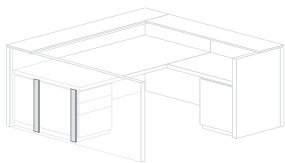

Full Front: 2 File 18x24	18	24		G	1481
Full Front: 2 File 18x30	18	30		G	1559
Full Front: 2 File 18x36	18	36		G	1859
Full Front: 2Box/File 18x24	18	24		H	1503
Full Front: 2Box/File 18x30	18	30		H	1581
Full Front: 2Box/File 18x36	18	36		H	1880
Full Front: Trash/Recycle 18x24	18	24		L	1722
Full Front: Trash/Recycle 18x30	18	30		L	1802
Full Front: Trash/Recycle 18x36	18	36		L	2101
Full Front: Utility Drawer 18x24	18	24		M	1395
Full Front: Utility Drawer 18x30	18	30		M	1474
Full Front: Utility Drawer 18x36	18	36		M	1772

List \$

Gallery (continued from prior page)

	w	d	27.5h	product code	List \$
Cabinet-LH 15x 24	15	24		N	1265
Cabinet-LH 18x24	18	24		P	1305
Cabinet-RH 15x24	15	24		R	1265
• Cabinet-RH 18x24	18	24		S	1305
Double Cabinet 30x24	30	24		U	1475
Double Cabinet 36x24	36	24		V	1596
2File 18x24	18	24		W	1566
2File 18x30	18	30		W	1645
2File 18x36	18	36		W	1944
2Box/File 18x24	18	24		Y	1590
2Box/File 18x30	18	30		Y	1667
• 2Box/File 18x36	18	36		Y	1967
4Box 18x24	18	24		0	1645
4Box 18x30	18	30		0	1722
4Box 18x36	18	36		0	2021
2LatFile 30x24	30	24		2	1935
2LatFile 36x24	36	24		3	2157
2LatB/LatFile 30x24	30	24		6	2132
2LatB/LatFile 36x24	36	24		7	2351
• Drawer Offset Extension	0.5	23.25		X	72
• Open Kneespace				(#)	where # = inches required