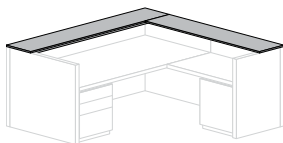

Transaction Tops

	w	11.75d	Wood1	BP Glass	
GalleryTop 36	40		CSTT.36	803	CSGT.36 1045
GalleryTop 42	46		CSTT.42	902	CSGT.42 1183
GalleryTop 48	52		CSTT.48	928	CSGT.48 1324
GalleryTop 54	58		CSTT.54	965	CSGT.54 1464
• GalleryTop 60	64		CSTT.60	1003	CSGT.60 1601
GalleryTop 66	70		CSTT.66	1038	CSGT.66 1742
• GalleryTop 72	76		CSTT.72	1069	CSGT.72 1881
GalleryTop 78	82		CSTT.78	1090	CSGT.78 2020
GalleryTop 84	88		CSTT.84	1105	CSGT.84 2161
GalleryTop 90	94		CSTT.90	1184	CSGT.90 2300

! Notes:

Wood1 tops are 0.75-in thick; BPGlass tops are low-iron, 0.5-in thick with a 0.5-in subtop.
Back-Painted Glass is available in S.BLK Black or S.BWT White; match colors on special request.