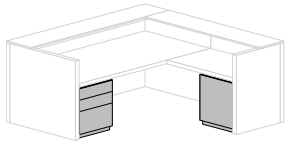

Full Front: 2 File 18x24	18	24		G	1481
Full Front: 2 File 18x30	18	30		G	1559
Full Front: 2 File 18x36	18	36		G	1859
Full Front: 2Box/File 18x24	18	24		H	1503
Full Front: 2Box/File 18x30	18	30		H	1581
Full Front: 2Box/File 18x36	18	36		H	1880
Full Front: Trash/Recycle 18x24	18	24		L	1722
Full Front: Trash/Recycle 18x30	18	30		L	1802
Full Front: Trash/Recycle 18x36	18	36		L	2101
Full Front: Utility Drawer 18x24	18	24		M	1395
Full Front: Utility Drawer 18x30	18	30		M	1474
Full Front: Utility Drawer 18x36	18	36		M	1772

List \$

Gallery (continued from prior page)

	w	d	27.5h	product code	List \$
Cabinet-LH 15x 24	15	24		N	1265
Cabinet-LH 18x24	18	24		P	1305
Cabinet-RH 15x24	15	24		R	1265
• Cabinet-RH 18x24	18	24		S	1305
Double Cabinet 30x24	30	24		U	1475
Double Cabinet 36x24	36	24		V	1596
2File 18x24	18	24		W	1566
2File 18x30	18	30		W	1645
2File 18x36	18	36		W	1944
2Box/File 18x24	18	24		Y	1590
2Box/File 18x30	18	30		Y	1667
• 2Box/File 18x36	18	36		Y	1967
4Box 18x24	18	24		0	1645
4Box 18x30	18	30		0	1722
4Box 18x36	18	36		0	2021
2LatFile 30x24	30	24		2	1935
2LatFile 36x24	36	24		3	2157
2LatB/LatFile 30x24	30	24		6	2132
2LatB/LatFile 36x24	36	24		7	2351
• Drawer Offset Extension	0.5	23.25		X	72
• Open Kneespace				(#)	where # = inches required