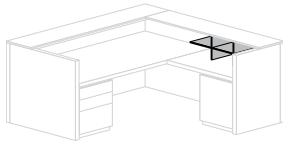

Cubby Manager

	w	9d	11.5h	MRBAS	
• Cubby Manager 48	48			CSCM.48	1445
Cubby Manager 54	54			CSCM.54	1476
Cubby Manager 60	60			CSCM.60	1507
Cubby Manager 66	66			CSCM.66	1538
Cubby Manager 72	72			CSCM.72	1569
Cubby Manager 78	78			CSCM.78	1591
Cubby Manager 84	84			CSCM.84	1609
Cubby Manager 90	90			CSCM.90	1694

! Notes:

Place Cubby Managers on any work surface, with or without a Transaction Top; back is unfinished.
Shelf and dividers are MRBAS Resin Brushed Aluminum with Steel Tint.