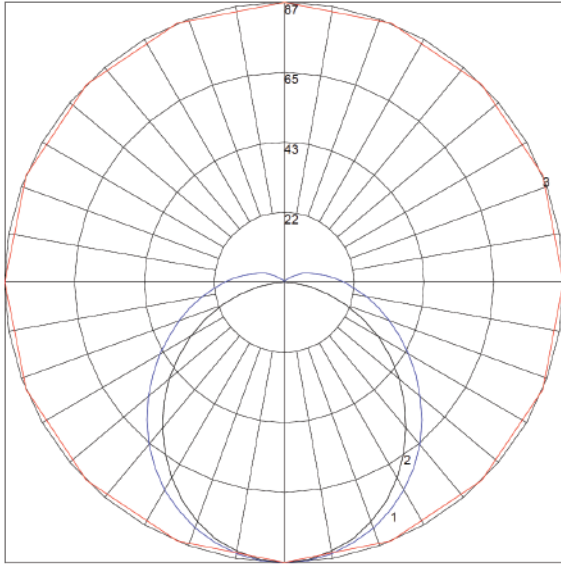

Copyright© TYC Lighting TYC 1701 11/18/15 Specifications subject to change without notice. Please visit website for updates.

LYTE-RAIL x6 CLOSET ROD

SERIES 1701

PHOTOMETRICS

SPECIFY LENGTHS

- Specify from 24" to any increment in 12" lengths. Lengths > 96" will utilize non-power joiner mounts for a continuous row at any length.