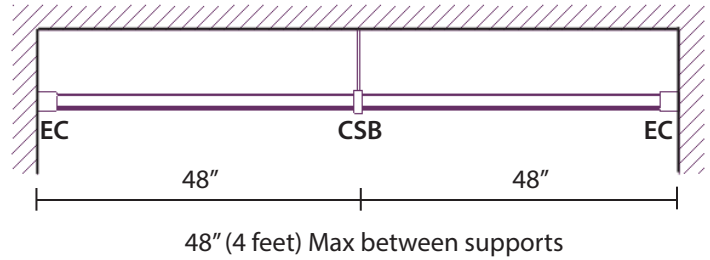

Copyright© TYC Lighting TYC 1701 11/18/15 Specifications subject to change without notice. Please visit website for updates.

LYTE-RAIL x6 CLOSET ROD

SERIES 1701

PHOTOMETRICS

SPECIFY LENGTHS

- Specify from 24" to any increment in 12" lengths. Lengths > 96" will utilize non-power joiner mounts for a continuous row at any length.