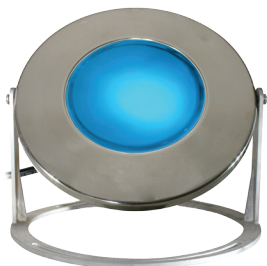

ColorSplash® pureWHITE™

LED UNDERWATER FOUNTAIN LUMINAIRES NO-RISK DEMO PROGRAM

- *Reduces energy usage by 90%*
- *Reduces maintenance cost*
- *50,000 hour LED life*
- *316 stainless steel construction*

Large Color Splash

Small PureWhite

Now trying out new products doesn't carry any risk. J&J's **NO-RISK DEMO** program allows you to try our fountain fixtures for **21 days** at **NO COST** to you. We'll even ship it out to you for **FREE**.

Demo options:

1. Large or small fixture size
2. Color changing or Cool or Warm white
3. Guard or no guard
4. 120VAC

Demo fountain fixtures come with a freestanding base and a 30' cord with a GFCI attached.