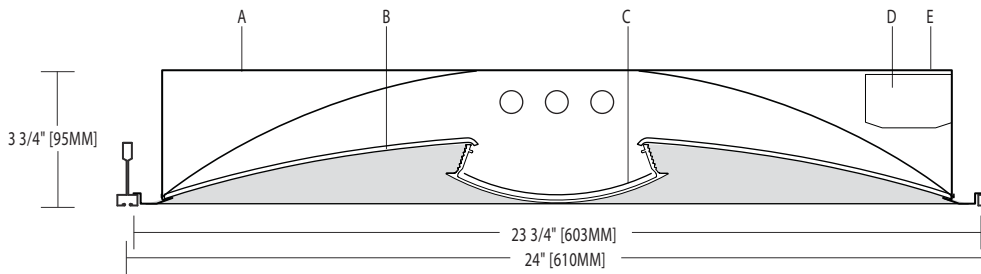

Alternate Dimensions - 2x2

CLASS R3 Rectangular Perf Inlay Round Perf Inlay

3T5
3T5HO

2'x2' Recessed
3-3/4" Depth

fifthlight
technology

ORDERING INFORMATION

Sample Number: R3-WG-3T5-1C-UNV-22-T1

Series R3: Class R3	Shielding D: Round Perf Inlay G: Rectangular Perf Inlay	Lamp Type N5: T5 Normal Output T5: T5 High Output	Wiring 1 B: Battery Pack C: Standard Circuit D: Dimming / Step Dimming E: Emergency T: Nightlight Y: Daylight	Voltage 1 120: 120V 277: 277V 347: 347V UNV: Universal (120V-277V)	Ceiling Type T1: 1" Grid, Slot-Grid, 9/16" Tegular T9: 9/16" Grid CC: Concealed Ceiling SU: Surface Mount	Options 1 AR: Air Return CP: Chicago Plenum SD: Step Dimming WG: 6' Whip Flex W12: 12' Whip Flex
Reflector W: White	Number of Lamps 3: 3 Lamps	Number of Circuits 1: 1 Circuit 2: 2 Circuits		Size 22: 2' x 2'		

Notes: 1 Not all options available. Please consult your Cooper Lighting Representative for availability.