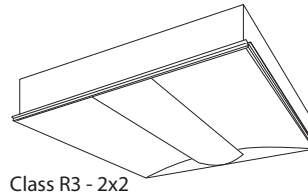

A ... Construction

Low profile housing constructed of die-formed 20 gauge cold rolled steel with integral 20 gauge gear tray.

B ... Reflectors

Micro prismatic acrylic lens composed of frosted and clear blend.

C ... Shielding

Extruded acrylic center optic with frosted acrylic side lenses. Perf pattern is silkscreened onto the surface of the inlay. Lens is secured to housing via injection molded inserts for easy lamp access.

D ... Electrical

T5/T5HO fixtures use UL listed Class P, T5/T5HO program rapid start universal voltage electronic ballasts, power factor of 97% with less than 10% THD. Fixtures and electrical components certified to UL and CUL standards.

E ... Finish

Fixture housings are high reflectance white using electrostatically applied polyester powder coat paint.

Mounting

Standard flange design works with most lay-in ceiling types. Integral pryout tabs secure luminaire to ceiling grid from above. Fixture offers tie-in locations for tie-wire on all corners, consult local code for appropriate tie-wire recommendations.

NOTE: Concealed Ceiling

Class R may be installed into inaccessible ceilings (sheet rock, wood panel, etc.). This is achieved with the Metalux DFW series drywall frame-in kit, ordered separately from Metalux. Specify "CC" for the Corelite Ceiling Type. Specify the following part numbers separately, from Metalux: For 2x2, order Metalux part # DF-22W-U

Class R3 - 2x2