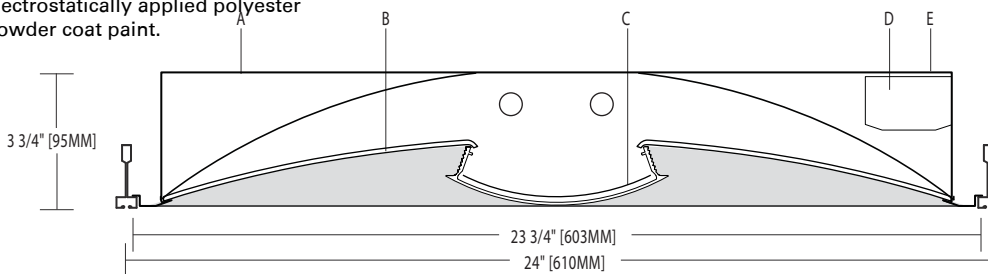

B ... Reflectors

Micro prismatic acrylic lens composed of frosted and clear blend.

C ... Shielding

Extruded acrylic center optic with frosted acrylic side lenses. Perf pattern is silkscreened onto the surface of the inlay. Lens is secured to housing via injection molded inserts for easy lamp access.

D ... Electrical

T5/T5HO fixtures use UL listed Class P, T5/T5HO program rapid start universal voltage electronic ballasts, power factor of 97% with less than 10% THD. Fixtures and electrical components certified to UL and CUL standards.

E ... Finish

Fixture housings are high reflectance white using electrostatically applied polyester powder coat paint.

Mounting

Standard flange design works with most lay-in ceiling types. Integral pryout tabs secure luminaire to ceiling grid from above. Fixture offers tie-in locations for tie-wire on all corners, consult local code for appropriate tie-wire recommendations.

NOTE: Concealed Ceiling

Class R may be installed into inaccessible ceilings (sheet rock, wood panel, etc.). This is achieved with the Metalux DFW series drywall frame-in kit, ordered separately from Metalux. Specify "CC" for the Corelite Ceiling Type. Specify the following part numbers separately, from Metalux: For 2x2, order Metalux part # DF-22W-U

Alternate Dimensions - 2x2

CLASS R3 Rectangular Perf Inlay Round Perf Inlay

2T5
2T5HO

2'x2' Recessed
3-3/4" Depth

fifthlight
technology

ORDERING INFORMATION

Sample Number: R3-WG-2T5-1C-UNV-22-T1

Series R3: Class R3	Shielding D: Round Perf Inlay G: Rectangular Perf Inlay	Lamp Type N5: T5 Normal Output T5: T5 High Output	Wiring 1 B: Battery Pack C: Standard Circuit D: Dimming / Step Dimming E: Emergency T: Nightlight Y: Daylight	Voltage 1 120: 120V 277: 277V 347: 347V UNV: Universal (120V-277V)	Ceiling Type T1: 1" Grid, Slot-Grid, 9/16" Tegular T9: 9/16" Grid CC: Concealed Ceiling SU: Surface Mount	Options 1 AR: Air Return CP: Chicago Plenum SD: Step Dimming WG: 6' Whip Flex W12: 12' Whip Flex
Reflector W: White	Number of Lamps 2: 2 Lamps	Number of Circuits 1: 1 Circuit 2: 2 Circuits		Size 22: 2' x 2'		

Notes: 1 Not all options available. Please consult your Cooper Lighting Representative for availability.