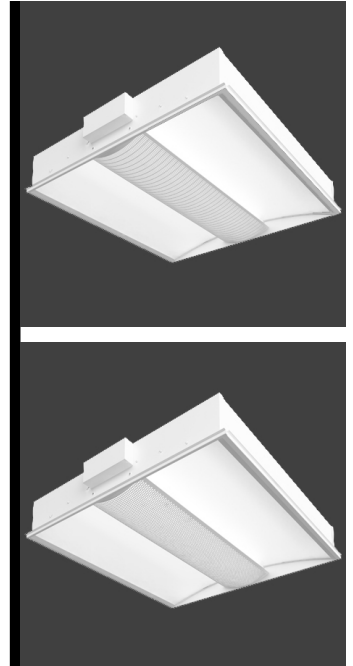

B ... Reflectors

Micro prismatic acrylic lens composed of frosted and clear blend.

C ... Shielding

Extruded acrylic center optic with frosted acrylic side lenses. Perf pattern is silkscreened onto the surface of the inlay. Lens is secured to housing via injection molded inserts for easy lamp access.

D ... Electrical

T5/T5HO fixtures use UL listed Class P, T5/T5HO program rapid start universal voltage electronic ballasts, power factor of 97% with less than 10% THD. Fixtures and electrical components certified to UL and CUL standards.

E ... Finish

Fixture housings are high reflectance white using electrostatically applied polyester powder coat paint.

Mounting

Standard flange design works with most lay-in ceiling types. Integral pryout tabs secure luminaire to ceiling grid from above. Fixture offers tie-in locations for tie-wire on all corners, consult local code for appropriate tie-wire recommendations.

NOTE: Concealed Ceiling

Class R may be installed into inaccessible ceilings (sheet rock, wood panel, etc.). This is achieved with the Metalux DFW series drywall frame-in kit, ordered separately from Metalux. Specify "CC" for the Corelite Ceiling Type. Specify the following part numbers separately, from Metalux: For 2x2, order Metalux part # DF-22W-U

Alternate Dimensions - 2x2

CLASS R3 Rectangular Perf Inlay Round Perf Inlay

2T5
2T5HO

2'x2' Recessed
3-3/4" Depth

fifthlight
technology

ORDERING INFORMATION

Sample Number: R3-WG-2T5-1C-UNV-22-T1

Series R3: Class R3	Shielding D: Round Perf Inlay G: Rectangular Perf Inlay	Lamp Type N5: T5 Normal Output T5: T5 High Output	Wiring 1 B: Battery Pack C: Standard Circuit D: Dimming / Step Dimming E: Emergency T: Nightlight Y: Daylight	Voltage 1 120: 120V 277: 277V 347: 347V UNV: Universal (120V-277V)	Ceiling Type T1: 1" Grid, Slot-Grid, 9/16" Tegular T9: 9/16" Grid CC: Concealed Ceiling SU: Surface Mount	Options 1 AR: Air Return CP: Chicago Plenum SD: Step Dimming WG: 6' Whip Flex W12: 12' Whip Flex
Reflector W: White	Number of Lamps 2: 2 Lamps	Number of Circuits 1: 1 Circuit 2: 2 Circuits		Size 22: 2' x 2'		

Notes: 1 Not all options available. Please consult your Cooper Lighting Representative for availability.