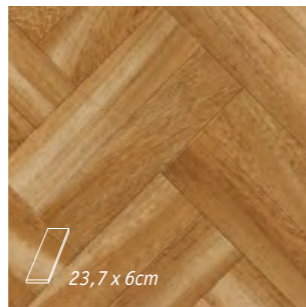

RAMBOUILLET NATURAL
4m: 5206009 (5450158206581)
3m: 5263012 (5450158207809)
2m: 5337009 (5450158209698)
Repeat: 100x33.3 - Laying: same direction