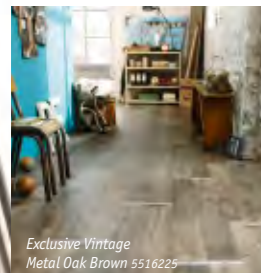

**Creativ
Lab**

Tarkett vinyl floors are designed to be **decoration solutions:** In addition to offer a wide array of colors and designs, they are easy to install, easy to remove and most of them do not even damage the subfloor.