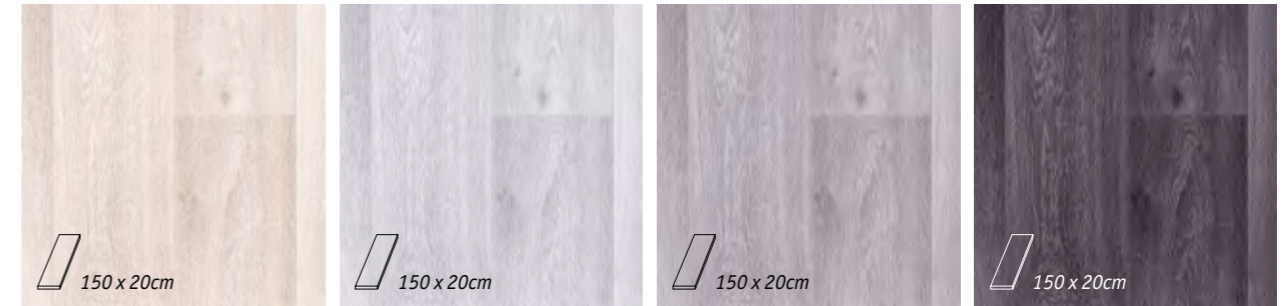

ADMIRAL BEIGE 4m: 6578081 (5450158314484) 3m: 6530081 (5450158314323) 2m: 6503081 (5450158314163)	ADMIRAL LIGHT GREY 4m: 6578082 (5450158314491) 3m: 6530082 (5450158314330) 2m: 6503082 (5450158314170)	ADMIRAL GREGE 4m: 6578080 (5450158314477) 3m: 6530080 (5450158314316) 2m: 6503080 (5450158314156)	ADMIRAL DARK BROWN 4m: 6578079 (5450158314460) 3m: 6530079 (5450158314309) 2m: 6503079 (5450158314149)