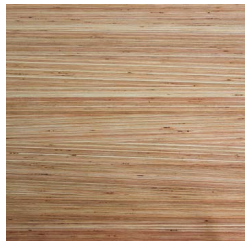

rePLY
Smooth

rePLY

TerraMai's rePLY is reclaimed from the industrial manufacture of large-dimension Douglas Fir plywood posts and beams. This material yields a unique look, with a subtle yet striking 'stripe' effect reminiscent of textiles and fabrics. TerraMai diverts this material directly from the waste stream. rePLY's distinct, modern aesthetic make it a compelling new product.