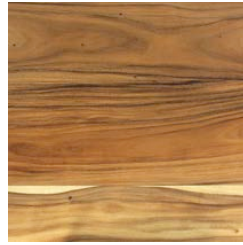

TerraMai Reclaimed Wood Table Tops

Species and Finishes:

Teak
Smooth

Teak
Naturally Distressed

Acacia
Smooth

Acacia
Live Edge

TEAK

TerraMai's reclaimed teak comes from buildings, houses and other structures in Southeast Asia. Known as the "King of Woods," teak is prized throughout the world for its legendary beauty and durability. New, plantation teak cannot compare to old-growth Asian teak in either looks or performance. Teak is able to withstand sun, sea and just about anything Mother Nature has to offer.