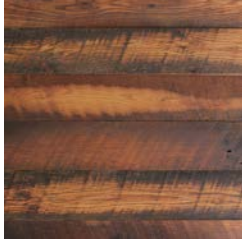

rePLY
Smooth

rePLY

TerraMai's rePLY is reclaimed from the industrial manufacture of large-dimension Douglas Fir plywood posts and beams. This material yields a unique look, with a subtle yet striking 'stripe' effect reminiscent of textiles and fabrics. TerraMai diverts this material directly from the waste stream. rePLY's distinct, modern aesthetic make it a compelling new product.

Oak
Smooth

Oak
Naturally Distressed

Oak - Ebony
Smooth

Oak - Ebony
Naturally Distressed

Oak - White
Smooth

Oak - White
Naturally Distressed

OAK

TerraMai's reclaimed oak comes from 19th-century barns and other structures from the eastern U.S. The oak reclaimed from these vintage structures is a blend of red and white oak varieties and adds instant soul to even the sleekest modern space. TerraMai offers our oak tops in both white and ebony tinted oils and stains to accentuate the wood's unique grain and character.