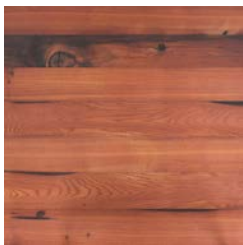

Redwood
Smooth

Redwood

TerraMai's reclaimed redwood comes from a variety of sources such as old wine tanks, barns, bridges, zeppelin hangars, hops poles and more. Redwood's renowned ability to withstand rot and decay make it an ideal material for exterior installations, such as outdoor dining. These unique natural properties, combined with the wood's inherent beauty, threatened the very existence of the extraordinary old-growth redwood stands found only in Northern California. Thankfully, these last remaining stands are now protected, which makes old-growth redwood of this quality available only in reclaimed wood.