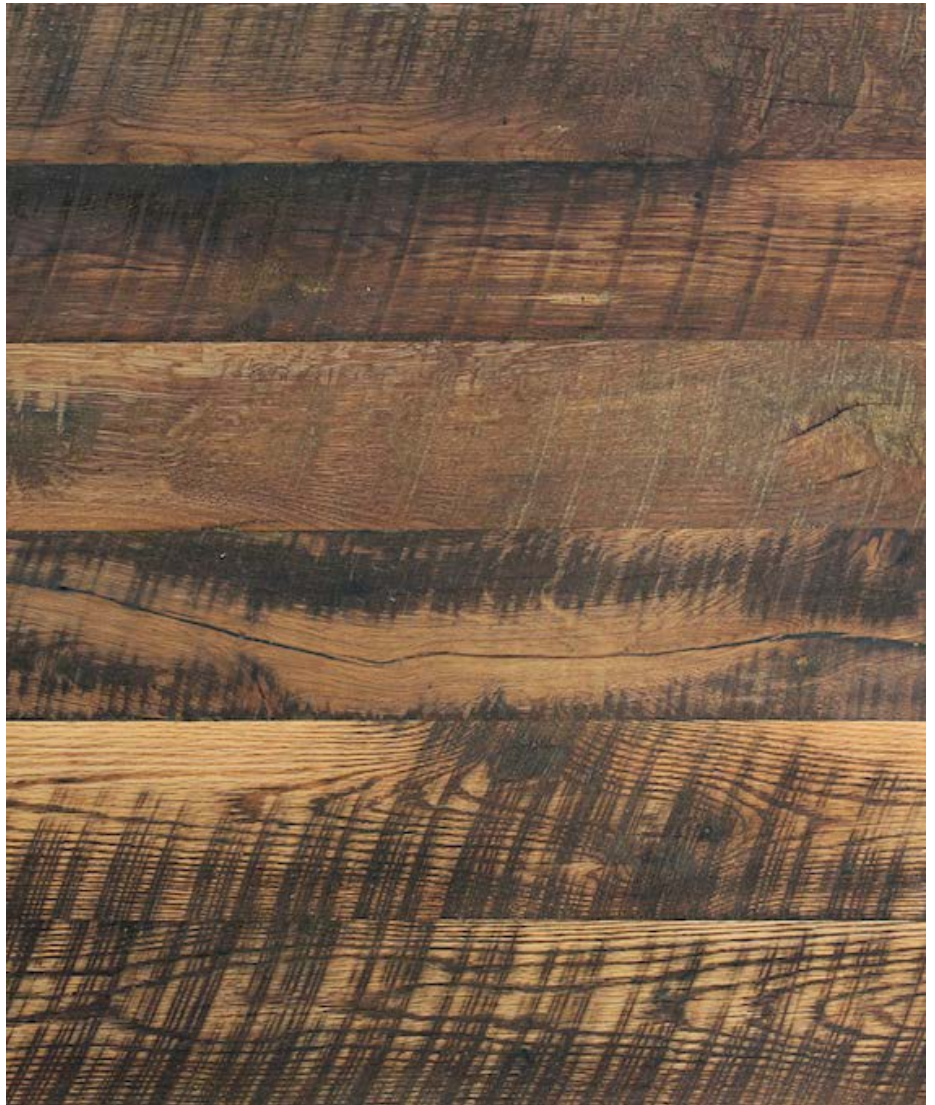

TerraMai has set the industry standard for reclaimed wood products for over 20 years.

The demand for custom reclaimed wood tables has grown dramatically in recent years. Our product line of standard sizes, combined with our custom capabilities, makes it easier than ever for designers to specify our reclaimed wood tables. Our handcrafted table tops are available in a range of wood species, shapes, sizes, and finishes and are ideally suited for office, hospitality and education environments.

When it comes to table base options, designers often have a base selected that coordinates with the other office or restaurant furniture specified for the project. In most cases, our tops can work with these bases. Alternatively, designers can work with TerraMai to create a complete table design, including bases, milled and fabricated by our team of expert craftsmen. TerraMai also advises clients on finding third-party base solutions to work with their TerraMai tops.

Custom projects are our strength. We're here to help you work through the details and develop solutions that meet your needs. If you don't see what you're looking for here, just give us a call.