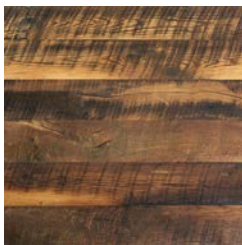

rePLY
Smooth

rePLY

TerraMai's rePLY is reclaimed from the industrial manufacture of large-dimension Douglas Fir plywood posts and beams. This material yields a unique look, with a subtle yet striking 'stripe' effect reminiscent of textiles and fabrics. TerraMai diverts this material directly from the waste stream. rePLY's distinct, modern aesthetic make it a compelling new product.

Oak
Smooth

Oak
Naturally Distressed

Oak - Ebony
Smooth

Oak - Ebony
Naturally Distressed

Oak - White
Smooth

Oak - White
Naturally Distressed

OAK

TerraMai's reclaimed oak comes from 19th-century barns and other structures from the eastern U.S. The oak reclaimed from these vintage structures is a blend of red and white oak varieties and adds instant soul to even the sleekest modern space. TerraMai offers our oak tops in both white and ebony tinted oils and stains to accentuate the wood's unique grain and character.

White Oak
Smooth

White Oak
Naturally Distressed

WHITE OAK

TerraMai's white oak comes from vintage barns, horse fencing, shipping material and other sources from the eastern U.S. White Oak is valued for its muted color tones and its hardness. The neutral color spectrum of white oak enables it to work beautifully with virtually any color pallet. This versatility has made white oak a go-to wood for designers.

Douglas Fir
Smooth

Douglas Fir
Naturally Distressed

Douglas Fir - Ebony
Smooth

Douglas Fir - Ebony

Douglas Fir - White
Smooth

Douglas Fir - White
Naturally Distressed

Douglas Fir

TerraMai's reclaimed Douglas fir comes from vintage barns, industrial buildings and other structures throughout western North America. Douglas fir has been the building material of choice in the western U.S. for decades due to its strength, workability and classic good looks. TerraMai offers Douglas fir tops in both white and ebony tints and stains to augment the wood's natural beauty and character.