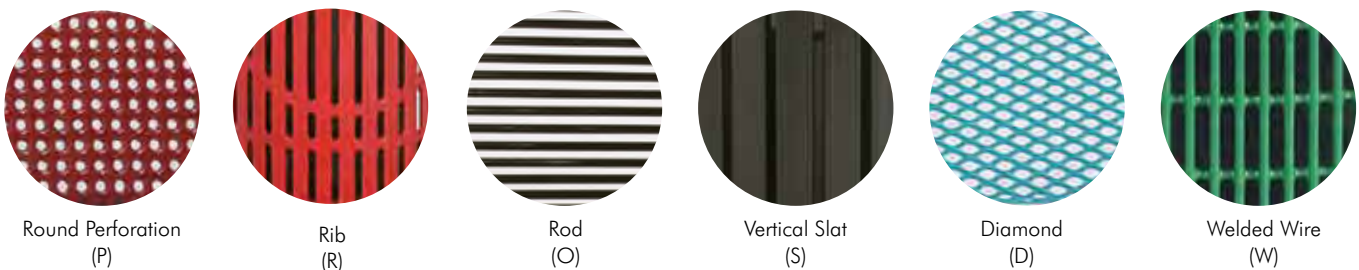

Plastisol Colors / Frame Colors

Metal Patterns

Solid Aluminum Table Top Colors (L) (Colors for Solid Tops Only)