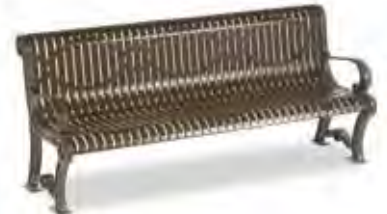

Wabash Valley. Plastisol Coated Furnishings.

SG106P 6' Picnic Table
72³/₈"W, 64¹/₈"D, 29¹/₂"H
Seat Height 19⁵/₈"

SG303D 6' In-Ground
Bench with back
72³/₈"W, 19⁵/₈"D, 31³/₄"H
Seat Height 18"

SG201P 6' Picnic Table
72³/₈"W, 57¹/₂"D, 30"H
Seat Height 20³/₁₆"

CN420D 6' Bench with back
83¹/₈"W, 28"D, 33³/₄"H
Seat Height 17"

CY405P 4' Bench without back
48³/₄"W, 30³/₈"D, 16¹/₈"H
Seat Height 21"

CY420O 6' Bench with back
75¹/₈"W, 29"D, 33¹/₄"H
Seat Height 16¹/₂"

DS305D 6' Bench
42³/₈"W, 15³/₈"D, 19¹/₈"H
Seat Height 19¹/₈"

HR310M 6' Heritage Mission Bench
76"W, 24"D, 38¹/₈"H
Seat Height 17"

ES420R 6' Bench with back
75¹/₈"W, 27¹/₈"D, 33"H
Seat Height 16¹/₈"

HR305M 6' Bench
76"W, 24⁹/₁₆"D, 38⁷/₁₆"H
Seat height 17"
HR100M Planter
28⁵/₈"W, 29⁵/₈"D, 21⁷/₁₆"H

SP422P 6' Surface Mount Memorial
Bench with back
72¹/₈"W, 24³/₄"D, 32"H
Seat Height 18¹/₄"

UP425S 6' Bench without arms
75⁹/₁₆"W, 28⁷/₈"D, 35"H
Seat Height 18³/₈"

Wabash Valley. Plastisol Coated Furnishings.