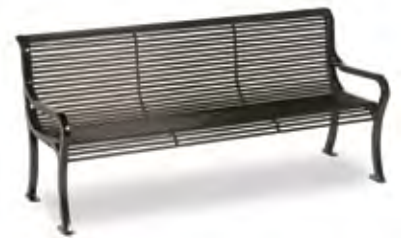

SG140D 46" Square Table
Table top 42³/₈" Dia, Seat height 19⁵/₈",
Table height 29¹/₄", Overall Dia 74³/₈"

These rugged and durable pieces are ideal for an abundance of outdoor settings. Seats, back and table tops are expanded metal and covered with a thick Plastisol coating. If you are interested in these site furnishings, contact your sales representatives for ordering information and available colors. NOTE: All Urbanscape and Wabash Valley items ship FOB Silverlake, IN and are invoiced by Wabash Valley.

Wabash Valley. Plastisol Coated Furnishings.

SG106P 6' Picnic Table
72³/₈"W, 64¹/₈"D, 29¹/₂"H
Seat Height 19⁵/₈"

SG303D 6' In-Ground
Bench with back
72³/₈"W, 19⁵/₈"D, 31³/₄"H
Seat Height 18"

SG201P 6' Picnic Table
72³/₈"W, 57¹/₂"D, 30"H
Seat Height 20³/₁₆"

CN420D 6' Bench with back
83¹/₈"W, 28"D, 33³/₄"H
Seat Height 17"

CY405P 4' Bench without back
48³/₄"W, 30³/₈"D, 16¹/₈"H
Seat Height 21"

CY420O 6' Bench with back
75¹/₈"W, 29"D, 33¹/₄"H
Seat Height 16¹/₂"