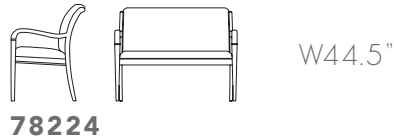

DAVID EDWARD

Consulate Series

DAVID EDWARD

78413 & 78224 Shown

78 Consulate Series

Designed by Studio David Edward

D27.5", H35.5", AH27", SH19", SD18"

Solid Cherry. Black bead trim along bottom of seat rails and on arm posts of 7821 and 7822 series only. Stackers are available. Visit davidedward.com for details.

7821 Closed arm, Closed back

7822 Open arm, Closed back

78313 Closed back

78323 Closed back

78383 Open back

78393 Open back

78413 Stacker, Closed back

78483 Stacker, Open back