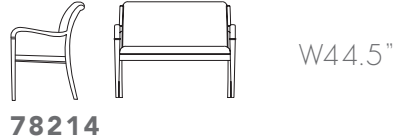

DAVID EDWARD

Consulate Series

DAVID EDWARD

78413 & 78224 Shown

78 Consulate Series

Designed by Studio David Edward

D27.5", H35.5", AH27", SH19", SD18"

Solid Cherry. Black bead trim along bottom of seat rails and on arm posts of 7821 and 7822 series only. Stackers are available. Visit davidedward.com for details.

7821 Closed arm, Closed back

7822 Open arm, Closed back

78313 Closed back

78323 Closed back

78383 Open back

78393 Open back

78413 Stacker, Closed back

78483 Stacker, Open back