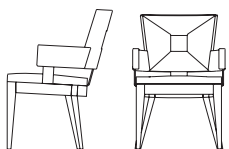

DAVID EDWARD

Ocean Series

DAVID EDWARD

85513 & 85633 Shown

85 Ocean Series

Designed by James Evanson

Solid maple frame. Stools available with or without back. Stool seat swivels 360 degrees. L-shaped metal bracket in brushed aluminum finish (DE-BA).

85413 Arm

W33", D24",
H32.75", AH24.75",
SH18.5", SD18.5"

85513 Armless

W21.5", D24",
H32.75", SH18.5",
SD18.5"

85613 Barstool

W17.25", D21.5",
H41.75", SH31.25",
SD16.5"

85713 Counter Stool

W17.25", D20.5",
H35.75", SH25.25",
SD16.5"

85633 Barstool
without back

W17.25", D17.25", H31.75",
SH31.75", SD17.25"

85733 Counter Stool
without back

W17.25", D17.25",
H25.75", SH25.75",
SD17.25"