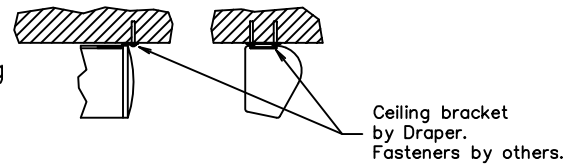

Conduit connection on back and top, 2 1/2" from left end of case.

Wall Mounting

Ceiling Mounting

Extended Mounting

Mounting Details

SILHOUETTE Isometric Mounting Detail
Not To Scale

		DRAPER Inc. 411 S. Pearl St. Spiceland, Indiana	
		Title Silhouette E	
		Sheet 1 of 1	
Scale 3/4" = 1'	Date 7/10/2012	Part NO.	