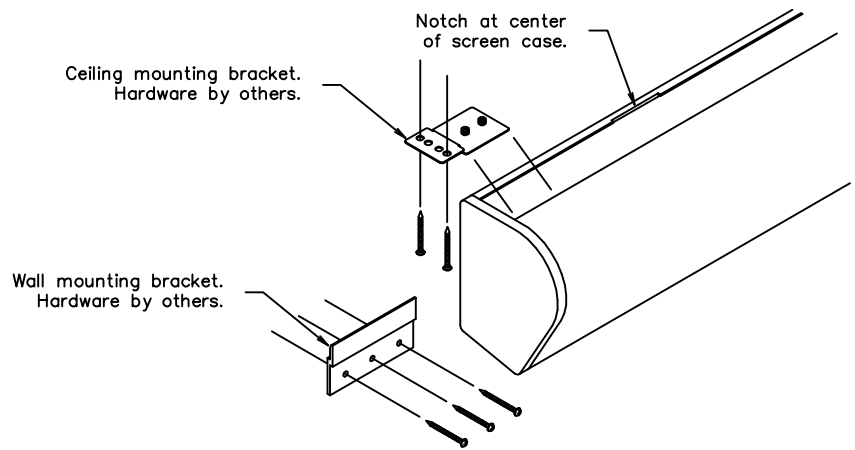

Conduit connection on back and top, 2 1/2" from left end of case.

Wall Mounting

Ceiling Mounting

Extended Mounting

Mounting Details

SILHOUETTE Isometric Mounting Detail
Not To Scale

		DRAPER Inc. 411 S. Pearl St. Spiceland, Indiana	
		Title Silhouette E	
		Sheet 1 of 1	
Scale 3/4" = 1'	Date 7/10/2012	Part NO.	