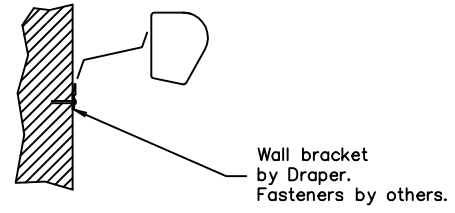

Conduit connection on back and top, 2 1/2" from left end of case.

Wall Mounting

Ceiling Mounting

Extended Mounting

Mounting Details

SILHOUETTE Isometric Mounting Detail
Not To Scale

		DRAPER Inc. 411 S. Pearl St. Spiceland, Indiana	
		Title Silhouette E	
		Sheet 1 of 1	
Scale 3/4" = 1'	Date 7/10/2012	Part NO.	