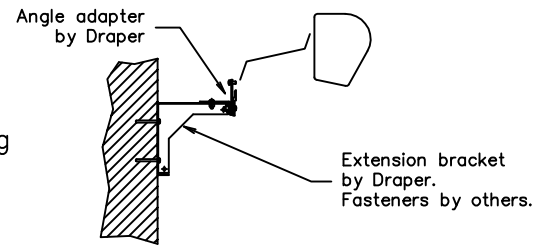

Conduit connection on back and top, 2 1/2" from left end of case.

Wall Mounting

Ceiling Mounting

Extended Mounting

Mounting Details

SILHOUETTE Isometric Mounting Detail
Not To Scale

		DRAPER Inc. 411 S. Pearl St. Spiceland, Indiana	
		Title Silhouette E	
		Sheet 1 of 1	
Scale 3/4" = 1'	Date 7/10/2012	Part NO.	