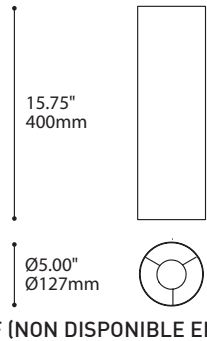

TF (NON DISPONIBLE EN DEL)

ABAT-JOUR EN TISSU TRILAM
Grande variété d'abat-jour disponible.
Option de tissus lavable & résistant aux taches.
Idéale pour utilisation commerciale.