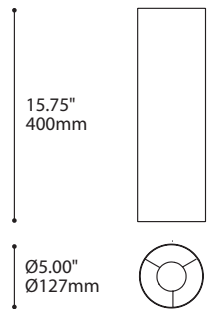

TF (LED NOT AVAILABLE)