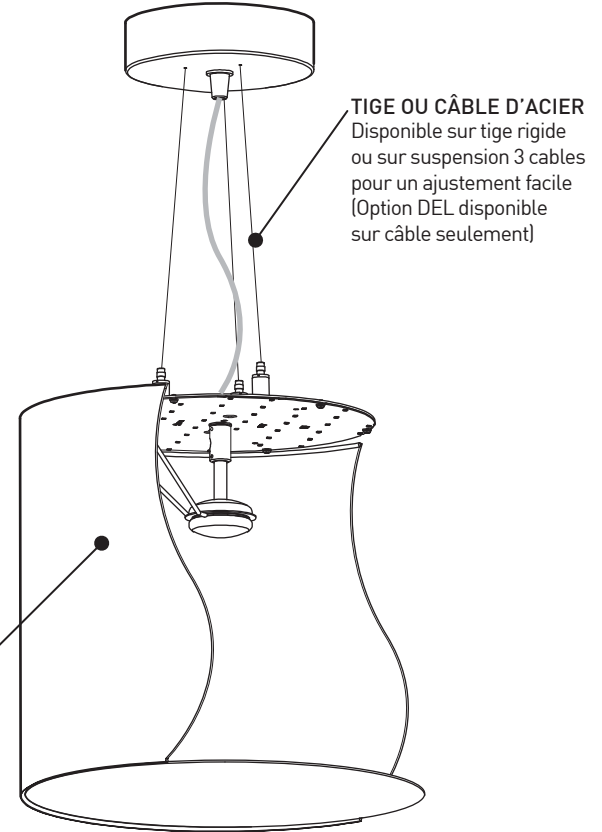

SPECIFICATIONS

SOURCE LUMINEUSE

CF.D.13
CF.D.18
CF.T.26
CF.SP.26
INC.40

GGL | GIL

LED.10.30
LED.10.40
CF.D.13
CF.D.18
CF.T.26
CF.SP.26
INC.100

GGU | GIS

LED.24.30
LED.24.40
CF.D.13
CF.D.18
CF.T.26
CF.SP.26
INC.100