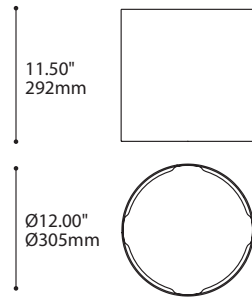

GGL

STEM OR CABLE
Available with either a rigid stem or 3 cable option for improved leveling. (LED available in cable only)

TRILAM FABRIC SHADE
Wide variety of shade options available. Washable & stain resistant options. Ideal for commercial use.

FIRST LAYER: PROTECTIVE SHIELD
Clear polymeric film for durability and washability

SECOND LAYER: FABRIC
High quality linen textile treated with resin

THIRD LAYER: DIFFUSER
Lighting grade translucent white polymer for diffusion

SPECIFICATIONS

LIGHT SOURCES

CF.D.13
CF.D.18
CF.T.26
CF.SP.26
INC.40

GGL | GIL

LED.10.30
LED.10.40
CF.D.13
CF.D.18
CF.T.26
CF.SP.26
INC.100

GGU | GIS

LED.24.30
LED.24.40
CF.D.13
CF.D.18
CF.T.26
CF.SP.26
INC.100

DIMMING OPTIONS

DV 0-10V (120-277V), DP PHASE DIMMING (120V), DED, DE3

VOLTAGE

120V, 277V, 347V (277 not available with track adapter, 347 only with CF)

LIGHT DISTRIBUTION

Direct and indirect (LED only provides semi-direct)

STRUCTURE FINISH

Satin chrome, Chrome, Black, White

SHADE FINISH

White linen, White linen trilam, White fabric box, Gray linen trilam

DIFFUSER

Acrylic diffuser for LED version

CERTIFICATION

c-CSA-us, c-UL-us (F.T5.C Circline only)

WARRANTY

5 year warranty on LED fixture, 2 year warranty on FLOU fixtures