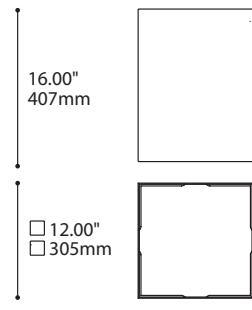

GIL

STEM OR CABLE
Available with either a rigid stem or 3 cable option for improved leveling. (LED available in cable only)

TRILAM FABRIC SHADE
Wide variety of shade options available. Washable & stain resistant options. Ideal for commercial use.

FIRST LAYER: PROTECTIVE SHIELD
Clear polymeric film for durability and washability

SECOND LAYER: FABRIC
High quality linen textile treated with resin

THIRD LAYER: DIFFUSER
Lighting grade translucent white polymer for diffusion

SPECIFICATIONS

LIGHT SOURCES

CF.D.13
CF.D.18
CF.T.26
CF.SP.26
INC.40

GGL | GIL

LED.10.30
LED.10.40
CF.D.13
CF.D.18
CF.T.26
CF.SP.26
INC.100

GGU | GIS

LED.24.30
LED.24.40
CF.D.13
CF.D.18
CF.T.26
CF.SP.26
INC.100

DIMMING OPTIONS

DV 0-10V (120-277V), DP PHASE DIMMING (120V), DED, DE3

VOLTAGE

120V, 277V, 347V (277 not available with track adapter, 347 only with CF)

LIGHT DISTRIBUTION

Direct and indirect (LED only provides semi-direct)

STRUCTURE FINISH

Satin chrome, Chrome, Black, White

SHADE FINISH

White linen, White linen trilam, White fabric box, Gray linen trilam

DIFFUSER

Acrylic diffuser for LED version

CERTIFICATION

c-CSA-us, c-UL-us (F.T5.C Circline only)

WARRANTY

5 year warranty on LED fixture, 2 year warranty on FLOU fixtures