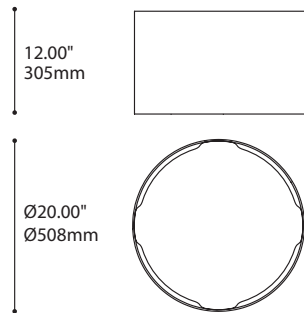

GGU

STEM OR CABLE
Available with either a rigid stem or 3 cable option for improved leveling. (LED available in cable only)

TRILAM FABRIC SHADE
Wide variety of shade options available. Washable & stain resistant options. Ideal for commercial use.

FIRST LAYER: PROTECTIVE SHIELD
Clear polymeric film for durability and washability

SECOND LAYER: FABRIC
High quality linen textile treated with resin

THIRD LAYER: DIFFUSER
Lighting grade translucent white polymer for diffusion

SPECIFICATIONS

LIGHT SOURCES

CF.D.13
CF.D.18
CF.T.26
CF.SP.26
INC.40

GGL | GIL

LED.10.30
LED.10.40
CF.D.13
CF.D.18
CF.T.26
CF.SP.26
INC.100

GGU | GIS

LED.24.30
LED.24.40
CF.D.13
CF.D.18
CF.T.26
CF.SP.26
INC.100

DIMMING OPTIONS

DV 0-10V (120-277V), DP PHASE DIMMING (120V), DED, DE3

VOLTAGE

120V, 277V, 347V (277 not available with track adapter, 347 only with CF)

LIGHT DISTRIBUTION

Direct and indirect (LED only provides semi-direct)

STRUCTURE FINISH

Satin chrome, Chrome, Black, White

SHADE FINISH

White linen, White linen trilam, White fabric box, Gray linen trilam

DIFFUSER

Acrylic diffuser for LED version

CERTIFICATION

c-CSA-us, c-UL-us (F.T5.C Circline only)

WARRANTY

5 year warranty on LED fixture, 2 year warranty on FLOU fixtures