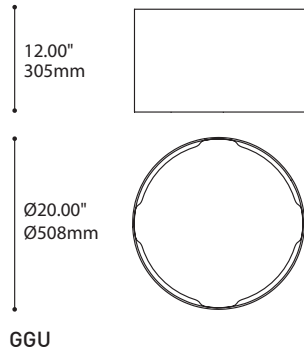

ABAT-JOUR EN TISSU TRILAM
Grande variété d'abat-jour disponible.
Option de tissus lavable & résistant aux taches.
Idéale pour utilisation commerciale.

- **COUCHE 1: BOUCLIER PROTECTEUR**
  Film transparent polymérique pour une durabilité et netoyabilité accrues
- **COUCHE 2: TISSUS**
  Lin tissé de haute qualité traité avec une résine plastique
- **COUCHE 3: DIFFUSEUR**
  Feuille de polymère grade éclairage à haute diffusion

SPECIFICATIONS

SOURCE LUMINEUSE

CF.D.13
CF.D.18
CF.T.26
CF.SP.26
INC.40

GGL | GIL

LED.10.30
LED.10.40
CF.D.13
CF.D.18
CF.T.26
CF.SP.26
INC.100

GGU | GIS

LED.24.30
LED.24.40
CF.D.13
CF.D.18
CF.T.26
CF.SP.26
INC.100

OPTIONS DE GRADATION

DV 0-10V (120-277V), GRADATION DP PHASE (120V), DED, DE3

VOLTAGE

120V, 277V, 347V (277V non disponible sur système de rail, 347V seulement avec source CF)

DISTRIBUTION LUMINEUSE

Directe et indirecte (semi-directe seulement pour l'option DEL)

STRUCTURE

Satin chrome, Chrome, Noir, Blanc

ABAT-JOUR

Lin tissé blanc, Lin tissé blanc TRILAM, Tissu blanc, Lin gris TRILAM

DIFFUSEUR

Diffuseur en acrylique pour l'option DEL

CERTIFICATION

c-CSA-us, c-UL-us (F.T5.C Circulaire seulement)

GARANTIE

Garantie de 5 ans sur le luminaire en DEL, Garantie de 2 ans sur les luminaires en fluorescent