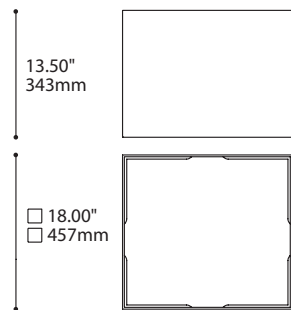

GIS

STEM OR CABLE
Available with either a rigid stem or 3 cable option for improved leveling. (LED available in cable only)

TRILAM FABRIC SHADE
Wide variety of shade options available. Washable & stain resistant options. Ideal for commercial use.

FIRST LAYER: PROTECTIVE SHIELD
Clear polymeric film for durability and washability

SECOND LAYER: FABRIC
High quality linen textile treated with resin

THIRD LAYER: DIFFUSER
Lighting grade translucent white polymer for diffusion

SPECIFICATIONS

LIGHT SOURCES

CF.D.13
CF.D.18
CF.T.26
CF.SP.26
INC.40

GGL | GIL

LED.10.30
LED.10.40
CF.D.13
CF.D.18
CF.T.26
CF.SP.26
INC.100

GGU | GIS

LED.24.30
LED.24.40
CF.D.13
CF.D.18
CF.T.26
CF.SP.26
INC.100

DIMMING OPTIONS

DV 0-10V (120-277V), DP PHASE DIMMING (120V), DED, DE3

VOLTAGE

120V, 277V, 347V (277 not available with track adapter, 347 only with CF)

LIGHT DISTRIBUTION

Direct and indirect (LED only provides semi-direct)

STRUCTURE FINISH

Satin chrome, Chrome, Black, White

SHADE FINISH

White linen, White linen trilam, White fabric box, Gray linen trilam

DIFFUSER

Acrylic diffuser for LED version

CERTIFICATION

c-CSA-us, c-UL-us (F.T5.C Circline only)

WARRANTY

5 year warranty on LED fixture, 2 year warranty on FLOU fixtures