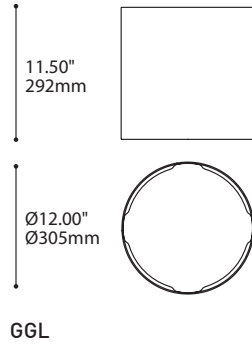

ABAT-JOUR EN TISSU TRILAM
Grande variété d'abat-jour disponible.
Option de tissus lavable & résistant aux taches.
Idéale pour utilisation commerciale.

- **COUCHE 1: BOUCLIER PROTECTEUR**
  Film transparent polymérique pour une durabilité et netoyabilité accrues
- **COUCHE 2: TISSUS**
  Lin tissé de haute qualité traité avec une résine plastique
- **COUCHE 3: DIFFUSEUR**
  Feuille de polymère grade éclairage à haute diffusion

SPECIFICATIONS

SOURCE LUMINEUSE

CF.D.13
CF.D.18
CF.T.26
CF.SP.26
INC.40

GGL | GIL

LED.10.30
LED.10.40
CF.D.13
CF.D.18
CF.T.26
CF.SP.26
INC.100

GGU | GIS

LED.24.30
LED.24.40
CF.D.13
CF.D.18
CF.T.26
CF.SP.26
INC.100

OPTIONS DE GRADATION

DV 0-10V (120-277V), GRADATION DP PHASE (120V), DED, DE3

VOLTAGE

120V, 277V, 347V (277V non disponible sur système de rail, 347V seulement avec source CF)

DISTRIBUTION LUMINEUSE

Directe et indirecte (semi-directe seulement pour l'option DEL)

STRUCTURE

Satin chrome, Chrome, Noir, Blanc

ABAT-JOUR

Lin tissé blanc, Lin tissé blanc TRILAM, Tissu blanc, Lin gris TRILAM

DIFFUSEUR

Diffuseur en acrylique pour l'option DEL

CERTIFICATION

c-CSA-us, c-UL-us (F.T5.C Circulaire seulement)

GARANTIE

Garantie de 5 ans sur le luminaire en DEL, Garantie de 2 ans sur les luminaires en fluorescent