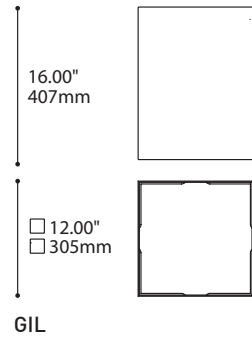

GGL

GIL

ABAT-JOUR EN TISSU TRILAM
Grande variété d'abat-jour disponible.
Option de tissus lavable & résistant aux taches.
Idéale pour utilisation commerciale.

- **COUCHE 1: BOUCLIER PROTECTEUR**
  Film transparent polymérique pour une durabilité et netoyabilité accrues
- **COUCHE 2: TISSUS**
  Lin tissé de haute qualité traité avec une résine plastique
- **COUCHE 3: DIFFUSEUR**
  Feuille de polymère grade éclairage à haute diffusion

SPECIFICATIONS

SOURCE LUMINEUSE

CF.D.13
CF.D.18
CF.T.26
CF.SP.26
INC.40

GGL | GIL

LED.10.30
LED.10.40
CF.D.13
CF.D.18
CF.T.26
CF.SP.26
INC.100

GGU | GIS

LED.24.30
LED.24.40
CF.D.13
CF.D.18
CF.T.26
CF.SP.26
INC.100

OPTIONS DE GRADATION

DV 0-10V (120-277V), GRADATION DP PHASE (120V), DED, DE3

VOLTAGE

120V, 277V, 347V (277V non disponible sur système de rail, 347V seulement avec source CF)

DISTRIBUTION LUMINEUSE

Directe et indirecte (semi-directe seulement pour l'option DEL)

STRUCTURE

Satin chrome, Chrome, Noir, Blanc

ABAT-JOUR

Lin tissé blanc, Lin tissé blanc TRILAM, Tissu blanc, Lin gris TRILAM

DIFFUSEUR

Diffuseur en acrylique pour l'option DEL

CERTIFICATION

c-CSA-us, c-UL-us (F.T5.C Circulaire seulement)

GARANTIE

Garantie de 5 ans sur le luminaire en DEL, Garantie de 2 ans sur les luminaires en fluorescent