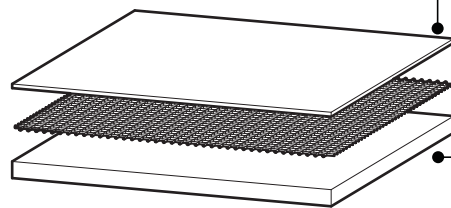

FIRST LAYER: PROTECTIVE SHIELD
Clear polymeric film for durability and washability

SECOND LAYER: FABRIC
High quality linen textile treated with resin

THIRD LAYER: DIFFUSER
Lighting grade translucent white polymer for diffusion

SPECIFICATIONS

LIGHT SOURCES

CF.D.13
CF.D.18
CF.T.26
CF.SP.26
INC.40

GGL | GIL

LED.10.30
LED.10.40
CF.D.13
CF.D.18
CF.T.26
CF.SP.26
INC.100

GGU | GIS

LED.24.30
LED.24.40
CF.D.13
CF.D.18
CF.T.26
CF.SP.26
INC.100

DIMMING OPTIONS

DV 0-10V (120-277V), DP PHASE DIMMING (120V), DED, DE3

VOLTAGE

120V, 277V, 347V (277 not available with track adapter, 347 only with CF)

LIGHT DISTRIBUTION

Direct and indirect (LED only provides semi-direct)

STRUCTURE FINISH

Satin chrome, Chrome, Black, White

SHADE FINISH

White linen, White linen trilam, White fabric box, Gray linen trilam

DIFFUSER

Acrylic diffuser for LED version

CERTIFICATION

c-CSA-us, c-UL-us (F.T5.C Circline only)

WARRANTY

5 year warranty on LED fixture, 2 year warranty on FLOU fixtures