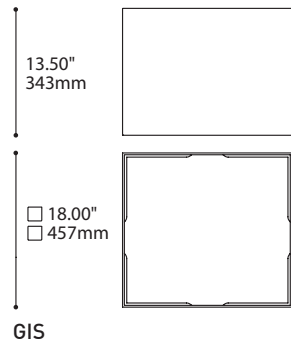

GGU

GIS

ABAT-JOUR EN TISSU TRILAM
Grande variété d'abat-jour disponible.
Option de tissus lavable & résistant aux taches.
Idéale pour utilisation commerciale.

- **COUCHE 1: BOUCLIER PROTECTEUR**
  Film transparent polymérique pour une durabilité et netoyabilité accrues
- **COUCHE 2: TISSUS**
  Lin tissé de haute qualité traité avec une résine plastique
- **COUCHE 3: DIFFUSEUR**
  Feuille de polymère grade éclairage à haute diffusion

SPECIFICATIONS

SOURCE LUMINEUSE

CF.D.13
CF.D.18
CF.T.26
CF.SP.26
INC.40

GGL | GIL

LED.10.30
LED.10.40
CF.D.13
CF.D.18
CF.T.26
CF.SP.26
INC.100

GGU | GIS

LED.24.30
LED.24.40
CF.D.13
CF.D.18
CF.T.26
CF.SP.26
INC.100

OPTIONS DE GRADATION

DV 0-10V (120-277V), GRADATION DP PHASE (120V), DED, DE3

VOLTAGE

120V, 277V, 347V (277V non disponible sur système de rail, 347V seulement avec source CF)

DISTRIBUTION LUMINEUSE

Directe et indirecte (semi-directe seulement pour l'option DEL)

STRUCTURE

Satin chrome, Chrome, Noir, Blanc

ABAT-JOUR

Lin tissé blanc, Lin tissé blanc TRILAM, Tissu blanc, Lin gris TRILAM

DIFFUSEUR

Diffuseur en acrylique pour l'option DEL

CERTIFICATION

c-CSA-us, c-UL-us (F.T5.C Circulaire seulement)

GARANTIE

Garantie de 5 ans sur le luminaire en DEL, Garantie de 2 ans sur les luminaires en fluorescent