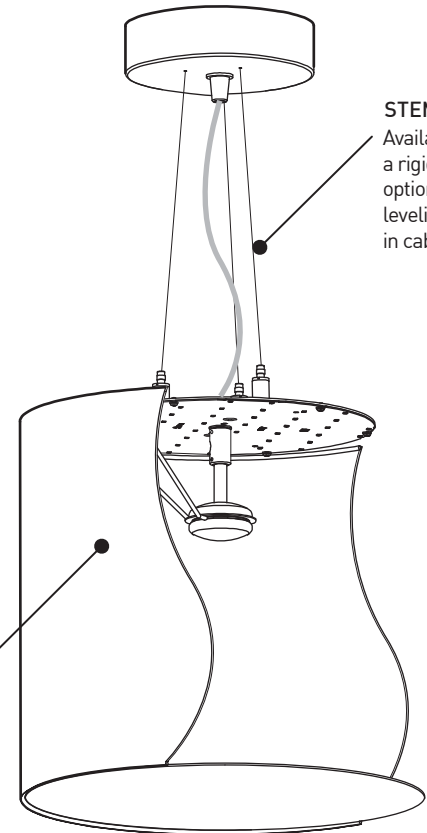

ACRYLIC FINISH FINI ACRYLIQUE	WH	WHITE
-------------------------------	----	-------

GGU

GGL

GIS

GIL

TF (LED NOT AVAILABLE)

STEM OR CABLE
Available with either a rigid stem or 3 cable option for improved leveling. (LED available in cable only)