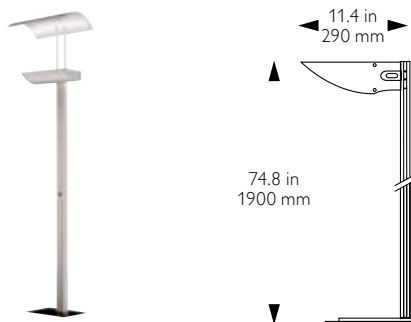

PAGODA SETS FOR ISY

Sets consisting of two bent reflecting wings and 8 mm (.31 in) steel frame which can be applied on the Isy fixtures to reflect the light downwards and provide excellent ambient light with very high ceilings and/or non-reflective ceilings.

ISY

CONFIGURATION 1

A230C:	Floor
A230F:	Partition
F23E0:	Monohead

LAMPING

236:	2 X 36W PLL *ONLY F23E0*
436:	4 X 36W PLL *N/A on F23E0*
455:	4 X 55W PLL *N/A on F23E0*

CIRCUIT

SG:	Single
DL:	Dual *ONLY 4 TUBES VERSION*

BALLAST

EB:	Electronic HPF <10% THD

VOLTAGE

UNV:	Universal Voltage 120V to 277V
347:	347 Volts

FINISH

012:	White
027:	Aluminum Grey

FACTORY OPTIONS 1

F231P0:	Pagoda Set for 4 x 55W versions
F231P:	Pagoda Set for 4 x 36W versions

FACTORY OPTIONS 2

PS:	Polycarbonate Protective Shield

FACTORY OPTIONS 3

PF:	Polycarbonate Filter

ACCESSORY

F231E	Expandable Bracket