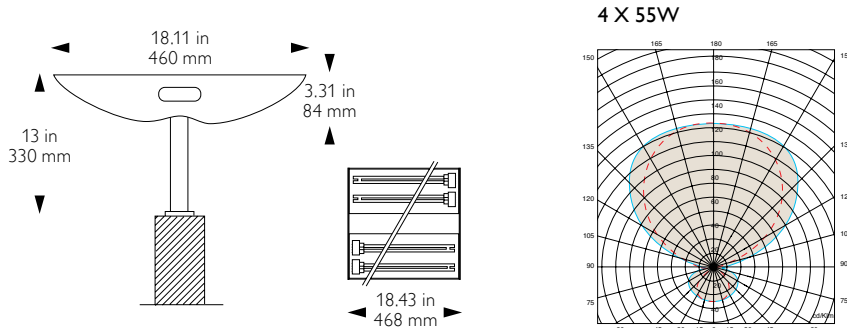

TECHNICAL INFORMATION

A230F-436 ISY PARTITION / A230F-455 ISY PARTITION: Luminaires for “open space” partition walls, wired for four fluorescent compact lamps to be switched in pairs. Optional: protecting shield.