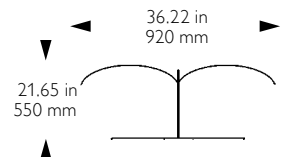

PAGODA SETS FOR ISY

Sets consisting of two bent reflecting wings and 8 mm (.31 in) steel frame which can be applied on the Isy fixtures to reflect the light downwards and provide excellent ambient light with very high ceilings and/or non-reflective ceilings.