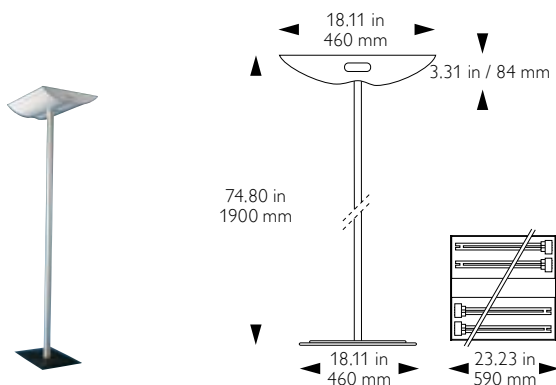

Isy

Indirect / direct lighting systems designed to provide a shadow-free and glare-less work environment. Ideally suited for offices and workspaces where computers are dominant. The Isy family also includes suspension, wall, partition and floor models.

TECHNICAL INFORMATION

A230F-436 ISY PARTITION / A230F-455 ISY PARTITION: Luminaires for “open space” partition walls, wired for four fluorescent compact lamps to be switched in pairs. Optional: protecting shield.

PAGODA SETS FOR ISY

Sets consisting of two bent reflecting wings and 8 mm (.31 in) steel frame which can be applied on the Isy fixtures to reflect the light downwards and provide excellent ambient light with very high ceilings and/or non-reflective ceilings.