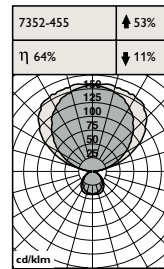

TECHNICAL INFORMATION

Housing in die-cast aluminum finished in silver grey. Pole in extruded aluminum. Exclusive screen printed plain or prismatic glass and Miro 33 reflector system.

A double switch variant for turning on either the inner, the outer or all four lamps is available. A wire management system allows excess mains cable to be stored under the base.