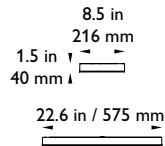

TECHNICAL INFORMATION

Housing in die-cast aluminum finished in silver grey. Pole in extruded aluminum. Exclusive screen printed plain or prismatic glass and Miro 33 reflector system.

A double switch variant for turning on either the inner, the outer or all four lamps is available. A wire management system allows excess mains cable to be stored under the base.