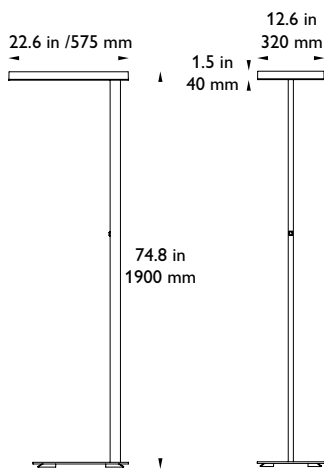

TECHNICAL INFORMATION

Housing in die-cast aluminum finished in silver grey. Pole in extruded aluminum. Exclusive screen printed plain or prismatic glass and Miro 33 reflector system.

A double switch variant for turning on either the inner, the outer or all four lamps is available. A wire management system allows excess mains cable to be stored under the base.

FREE

CODES

7352-255 Free Floor with Plain Glass

7352-455 Free Floor with Plain Glass

7353-255 Free Floor with Prismatic Glass

7353-455 Free Floor with Prismatic Glass

COLOR

Aluminum grey

Cable tidy