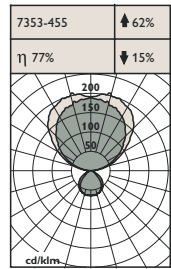

TECHNICAL INFORMATION

Housing in die-cast aluminum finished in silver grey. Pole in extruded aluminum. Exclusive screen printed plain or prismatic glass and Miro 33 reflector system.

A double switch variant for turning on either the inner, the outer or all four lamps is available. A wire management system allows excess mains cable to be stored under the base.