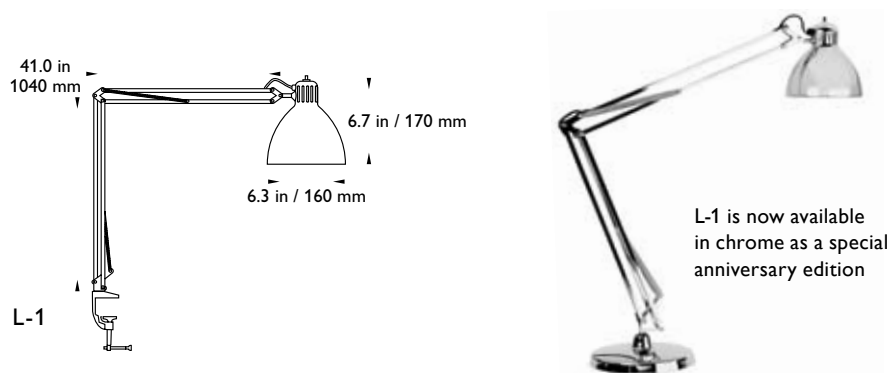

# L-1

L-1 – the world's first original architect lamp designed in 1937 by Luxo. Unique design, ingenious lighting properties and a flexible spring-balanced arm have earned L-1 a place among the world's all-time classics.

Light source: Max. 60W incandescent lamp

Arm length: 1040 mm (41 in.)