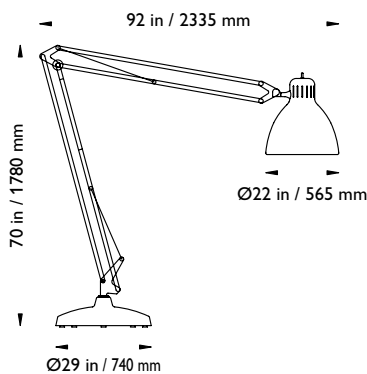

COLORS

	Aluminum grey
	Black
	Chrome
	White

The Great 1. Identical in every detail to the classic L-1 except in size. Spanning an impressive 3.85 meters (12.6 ft.), the Great 1 will be the central architectural element in any setting.

Delivery by special request. Arm, shade and base cover in aluminum. Base disk and counterweights in steel. Wired for E27 lamps, incandescent or halogen (max 250W) or screw-in compact fluorescent. Other light source solutions to order on special request.