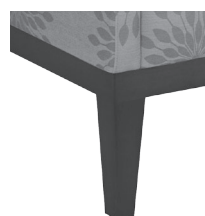

OPTIONS

Symphony offers two different style bases and legs.

- 1.) All Wood Frame
- 2.) All Metal Frame