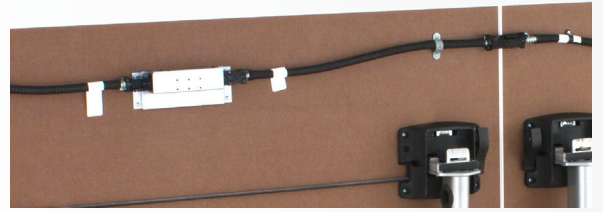

POWER AND DATA OPTIONS

VILLA ELECTRICAL SYSTEMS (hard wire, soft wire and quick disconnect)

Villa table top grommet available with power & data

Villa outlet with quick connect hard wire plug

Villa quick disconnect

Villa Daisy Link connect detail

VILLA CORDED UNITS

STANDARD HARD WIRE

TABLE TOP WIRE MANAGEMENT

Oval

Round

WIRE MANAGEMENT (FOR LEGS)

aluminum snap-on all powder coat colors

hinged panel only available on Brandon

P-leg available on Arccos, Komby & Strata

TOP NOTCH POWER UNIT

Top Notch flip out outlet for occasional tables and other ERG products in black or stainless steel. Available with 2 AC outlets, 1 AC + 1 RJ45 or 1 AC. Soft wire only.

WIRE MANAGEMENT (FOR UNDER SURFACES)

4-loop wire manager

keeps power and voice/data isolated into separate split channels to reduce interference.

SPLIT CHANNEL WIRE MANAGEMENT TROUGH

CONFERENCE TABLE POWER & DATA UNITS