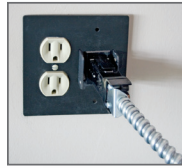

POWER AND DATA OPTIONS

VILLA ELECTRICAL SYSTEMS (hard wire, soft wire and quick disconnect)

Villa table top grommet available with power & data

Villa outlet with quick connect hard wire plug

Villa quick disconnect

Villa Daisy Link connect detail

VILLA CORDED UNITS

STANDARD HARD WIRE

TABLE TOP WIRE MANAGEMENT

Oval

Round

WIRE MANAGEMENT (FOR LEGS)

aluminum snap-on all powder coat colors

hinged panel only available on Brandon

P-leg available on Arccos, Komby & Strata

TOP NOTCH POWER UNIT

Top Notch flip out outlet for occasional tables and other ERG products in black or stainless steel. Available with 2 AC outlets, 1 AC + 1 RJ45 or 1 AC. Soft wire only.

WIRE MANAGEMENT (FOR UNDER SURFACES)

4-loop wire manager

keeps power and voice/data isolated into separate split channels to reduce interference.

SPLIT CHANNEL WIRE MANAGEMENT TROUGH

CONFERENCE TABLE POWER & DATA UNITS