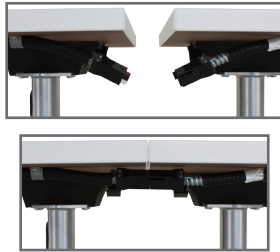

POWER AND DATA OPTIONS

VILLA ELECTRICAL SYSTEMS (hard wire, soft wire and quick disconnect)

Villa table top grommet available with power & data

Villa outlet with quick connect hard wire plug

Villa quick disconnect

Villa Daisy Link connect detail

VILLA CORDED UNITS

STANDARD HARD WIRE

TABLE TOP WIRE MANAGEMENT

Oval

Round

WIRE MANAGEMENT (FOR LEGS)

aluminum snap-on all powder coat colors

hinged panel only available on Brandon

P-leg available on Arccos, Komby & Strata

TOP NOTCH POWER UNIT

Top Notch flip out outlet for occasional tables and other ERG products in black or stainless steel. Available with 2 AC outlets, 1 AC + 1 RJ45 or 1 AC. Soft wire only.

WIRE MANAGEMENT (FOR UNDER SURFACES)

4-loop wire manager

keeps power and voice/data isolated into separate split channels to reduce interference.

SPLIT CHANNEL WIRE MANAGEMENT TROUGH

CONFERENCE TABLE POWER & DATA UNITS