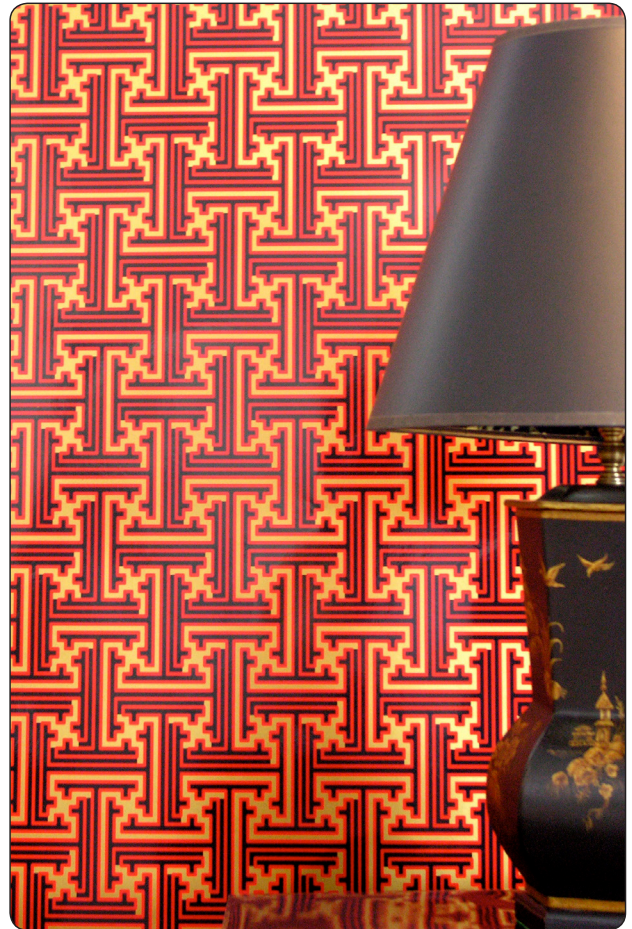

# FLAVOR PAPER

## SPECS

SCREENS:	1 TO 3
COLORS ACHIEVED:	2 TO 4
PATTERN REPEAT:	4.5"/11.43CM
SIDE TO SIDE MATCH:	STRAIGHT ACROSS
DESIGNED BY:	TED, JON SHERMAN

BYZANTINE ON CHROME

GOLDEN FIRE ON BLACK

GRASSHOPPER ON MICA

NASU BLANCA ON WHITE