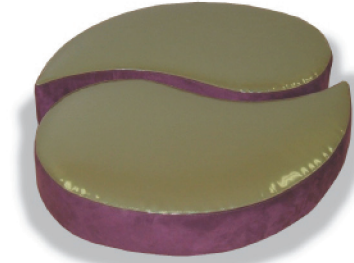

THONET®

T3300-18
T3301-18
T3301-34

T3302-18
T3306-18
T3306-34

T3303-21 Noodle

T3304 Octagon Pillow

T3307 Tulip Pillow

T3305 Round Pillow

T3308 Paisley Pillow

THONET®

Refer to Price List for Additional Variations

T3300-18 OVERALL: 16 Rd. SEAT: H 18	T3301-18 OVERALL: 36 Rd. SEAT: H 18	T3306-34 OVERALL: W 36 x D 36 SEAT: H 34	T3303-21 Noodle OVERALL: W 63 D 24 SEAT: H 21	T3307 Tulip Pillow OVERALL: W 30 D 20 SEAT: H 6½	T3305 Round Pillow OVERALL: 30" Rd. SEAT: H 6½
T3301-34 OVERALL: 36 Rd. SEAT: H 34	T3302-18 OVERALL: W 16 x D 16 SEAT: H 18	T3306-18 OVERALL: W 36 x D 36 SEAT: H 18	T3304 Octagon Pillow OVERALL: W 30 D 30 SEAT: H 6½	T3308 Paisley Pillow OVERALL: W 33 D 19 SEAT: H 6½	