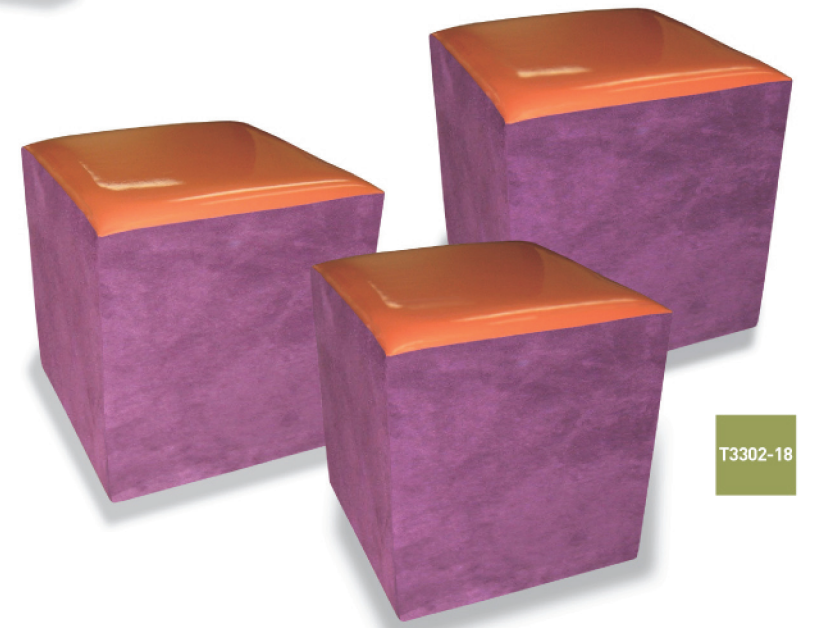

www.thonet.com • 1-800-873-3252

THONET®

Chill

Created for casual space, Chill offers playful, flexible seating options.

Use Chill to introduce vibrant colors to any environment.

THONET CHILL

T3304

T3302-18