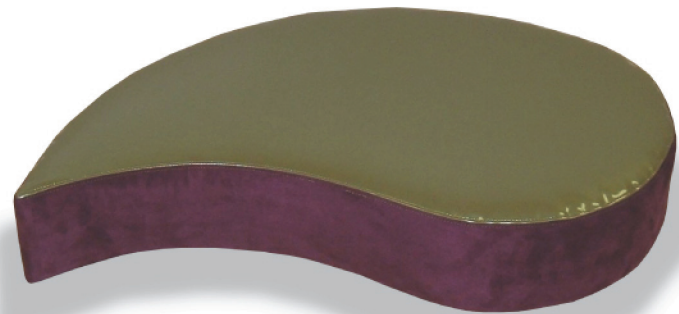

www.thonet.com • 1-800-873-3252

THONET®

Chill

Created for casual space, Chill offers playful, flexible seating options.

Use Chill to introduce vibrant colors to any environment.

THONET CHILL

T3304

T3302-18