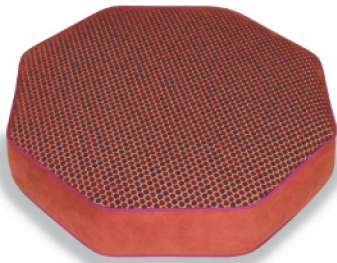

THONET®

T3300-18
T3301-18
T3301-34

T3302-18
T3306-18
T3306-34

T3303-21 Noodle

T3304 Octagon Pillow

T3307 Tulip Pillow

T3305 Round Pillow

T3308 Paisley Pillow

THONET®

Refer to Price List for Additional Variations

T3300-18 OVERALL: 16 Rd. SEAT: H 18	T3301-18 OVERALL: 36 Rd. SEAT: H 18	T3306-34 OVERALL: W 36 x D 36 SEAT: H 34	T3303-21 Noodle OVERALL: W 63 D 24 SEAT: H 21	T3307 Tulip Pillow OVERALL: W 30 D 20 SEAT: H 6½	T3305 Round Pillow OVERALL: 30" Rd. SEAT: H 6½
T3301-34 OVERALL: 36 Rd. SEAT: H 34	T3302-18 OVERALL: W 16 x D 16 SEAT: H 18	T3306-18 OVERALL: W 36 x D 36 SEAT: H 18	T3304 Octagon Pillow OVERALL: W 30 D 30 SEAT: H 6½	T3308 Paisley Pillow OVERALL: W 33 D 19 SEAT: H 6½	