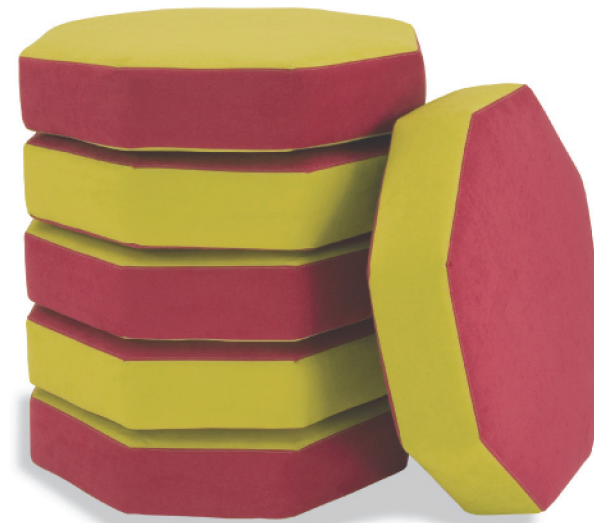

www.thonet.com • 1-800-873-3252

THONET®

Chill

Created for casual space, Chill offers playful, flexible seating options.

Use Chill to introduce vibrant colors to any environment.

THONET CHILL

T3304

T3302-18