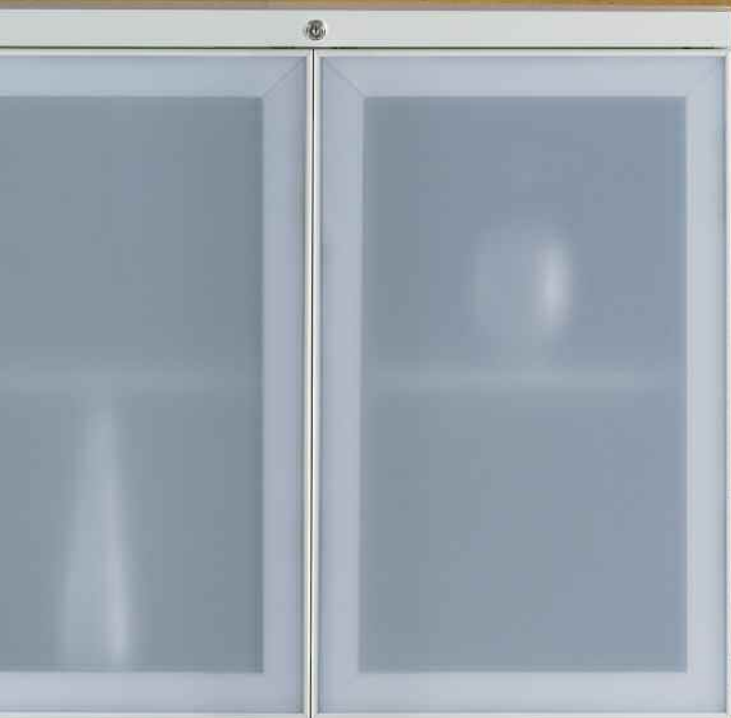

X Series® Storage

HAWORTH®