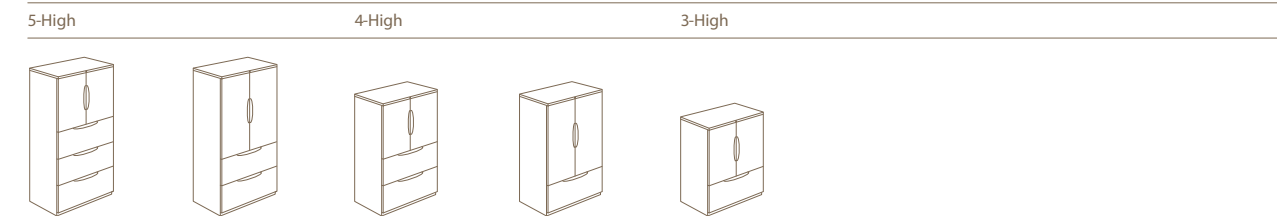

X Series Statement of Line

A sampling of the extensive X Series product offering. Download the full statement of line at www.haworth.com.

Lateral Files 30", 36", 42"W x 18¾"D

Combination Units 30", 36" or 42"W x 18¾"D (Available as both left- and right-handed)