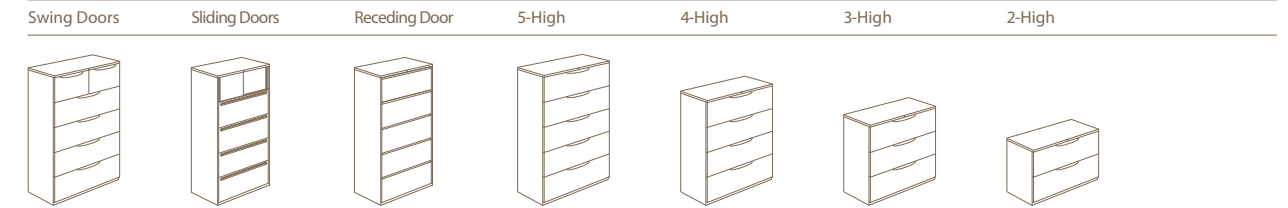

Lateral Files 30", 36", 42"W x 18¾"D