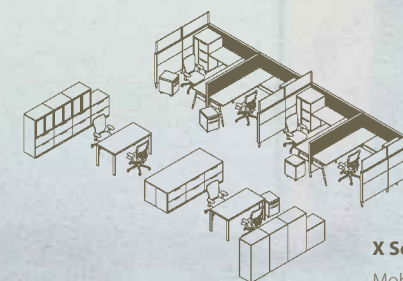

X Series Storage: Plaster paint, Beachwood fronts, Basic White Translucent on doors. Taper pulls. Mobile pedestal cushion in Carnegie, Exposure, color 12. **PREMISE® System:** Panels in Maharam, Crisp, color 011 Aurora. Worksurfaces in Beachwood. Components in Chalk paint. **Seating:** Zody task seating in Wicker, Corf seat, Relax Mesh back, Polished Aluminum base.