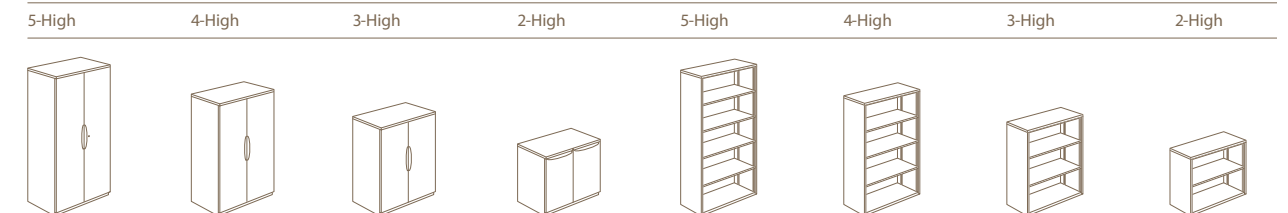

X Series Statement of Line

A sampling of the extensive X Series product offering. Download the full statement of line at www.haworth.com.

Lateral Files 30", 36", 42"W x 18¾"D

Combination Units 30", 36" or 42"W x 18¾"D (Available as both left- and right-handed)

5-High x 18¾"D (Available as both left- and right-handed)

2-High x 18¾"D

42"W

30"W

Storage Cabinets 30", 36" or 42"W x 18¾"D

Bookcases 30", 36" or 42"W x 14"D

Personal Storage Towers 24"W x 23"D (Available as both left- and right-handed)