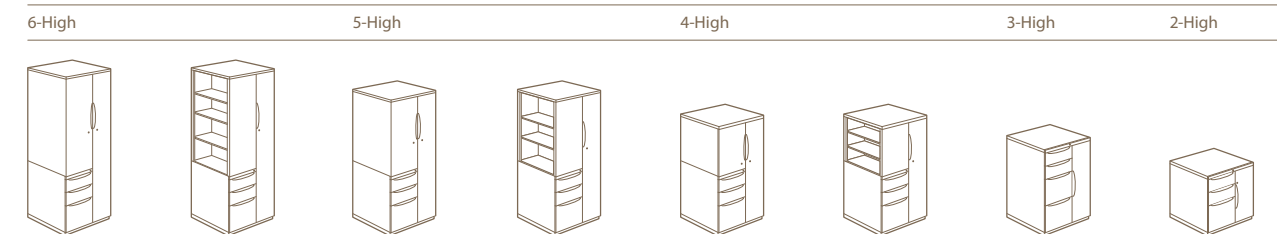

X Series Statement of Line

A sampling of the extensive X Series product offering. Download the full statement of line at www.haworth.com.

Lateral Files 30", 36", 42"W x 18¾"D

Combination Units 30", 36" or 42"W x 18¾"D (Available as both left- and right-handed)

5-High x 18¾"D (Available as both left- and right-handed)

2-High x 18¾"D

42"W

30"W

Storage Cabinets 30", 36" or 42"W x 18¾"D

Bookcases 30", 36" or 42"W x 14"D

Personal Storage Towers 24"W x 23"D (Available as both left- and right-handed)