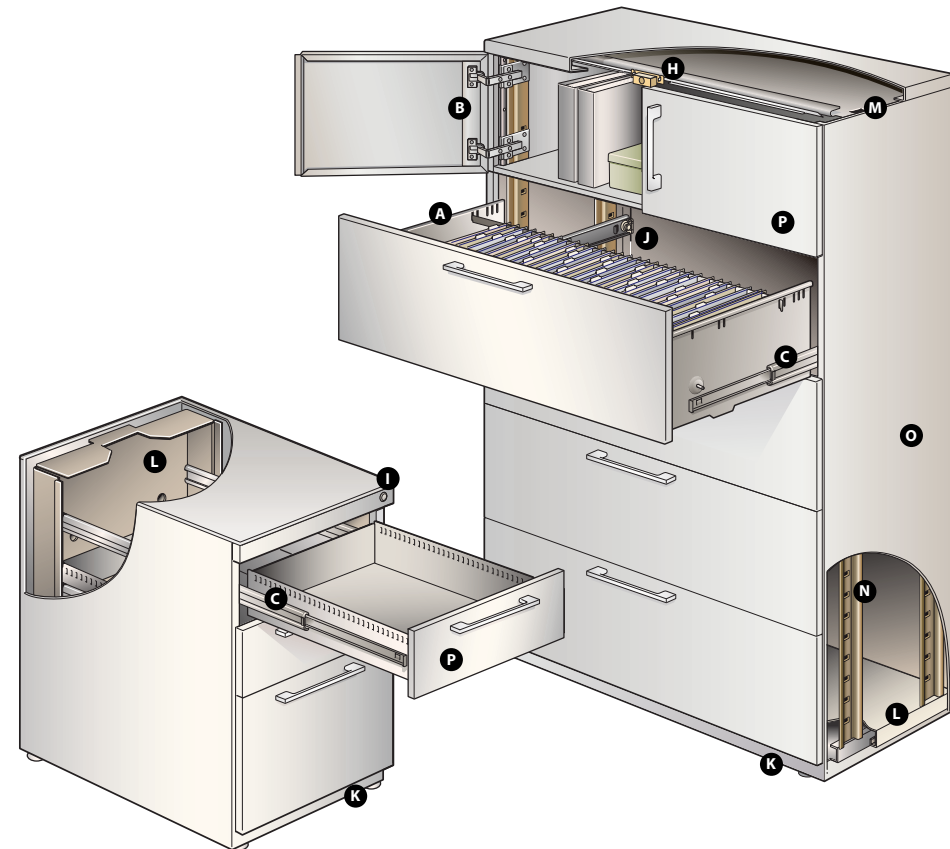

A Standard side-to-side hanging bars and optional front-to-back hanging rails ensure maximum filing capacity and accommodate customer preferences.

B All doors feature self-closing hinges that open 100 degrees for easy access.

C Every drawer has telescoping, steel ball bearing slides, enabling full extension, complete access, and smooth operation.

D An optional translucent top lets ambient light illuminate the tower's interior. (not shown)