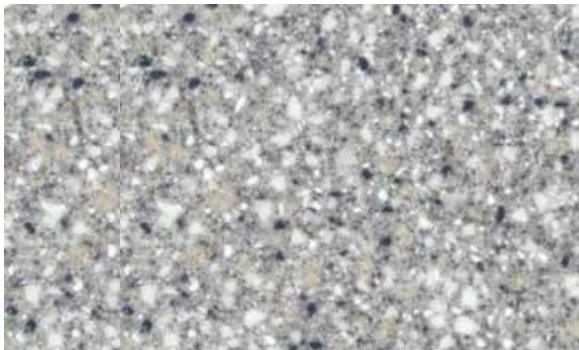

tabletop finishes

Corian® Solid Surface

antarctica

sandstone

maui

platinum

deep night sky

Screen colours may differ from the actual finish.
To order samples, call +1(800) 387-9496.