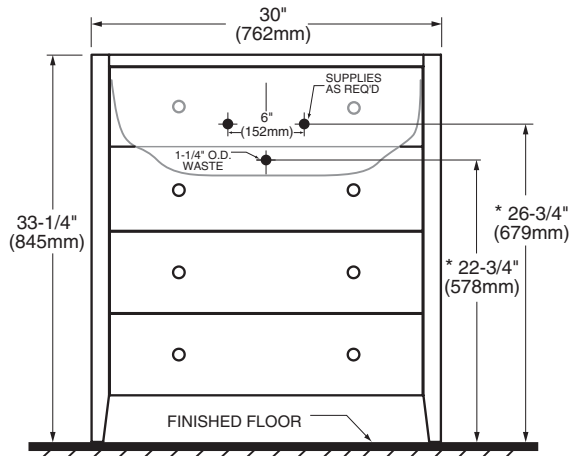

CASCADA™ 30" VANITY

❑ 9437.200 Cascada 30" Vanity

- Clean traditional style vanity
- Constructed from Birch solids and veneers
- Faux top drawer
- Three large drawers can be used for storage
- Great with the Portsmouth® Fine Fire Clay Vanity Top with seamless one piece design
- Available in two Lifestyle finishes, Espresso and Tobacco

Nominal Dimensions:

30" x 21" (762 x 533mm)

33-1/4" (845mm) height without top

To Be Specified:

- ❑ Finish: ❑ 339 Espresso ❑ 310 Tobacco
- ❑ 7820.800 Portsmouth FFC Top, 8" centers
- ❑ 7820.400 Portsmouth FFC Top, 4" centers

To Be Specified (Optional):

- ❑ 9435.101 Mirror
- ❑ Faucet*: Variety of American Standard faucets are available (specify finish)

* See faucet section for available models.

NOTES:

* DIMENSIONS SHOWN FOR LOCATION OF SUPPLIES AND "P" TRAP ARE SUGGESTED.

- FITTINGS NOT INCLUDED AND MUST BE ORDERED SEPARATELY. PROVIDE SUITABLE REINFORCEMENT FOR ALL WALL SUPPORTS

IMPORTANT: Dimensions of fixtures are nominal and may vary within the range of tolerances established by ANSI Standard A112.19.2. These measurements are subject to change or cancellation. No responsibility is assumed for use of superseded or voided pages.