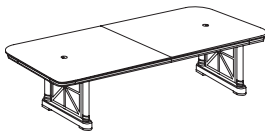

10' Rectangular Conference Table		7684-120	120	44	30	324	25.1	$ 2542.00
		-015 Top (2 pc)	120	44	4.5	255	17.8	1751.00
		-001A Slab End Bases (set)	69			69	7.3	791.00