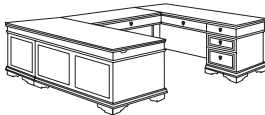

Right Executive "U" (shown)	• Drop-front lap / keyboard drawer with a removable pencil tray on both desks and credenzas	7684-57A (R)	72	108	30	569	113.6	$ 4603.00	
Left Executive "U"		-570 Left Sgl Ped Desk	72	36	30	286	63.9	2105.00	
		-571 Right Sgl Ped Cred	72	24	30	198	39.4	1870.00	
		• Felt-lined box drawer with a pencil tray / box with removable dividers / file drawer per pedestal • Bottom box and file drawer are locking • All drawers are fully extending • Four levelers per pedestal • Cable grommet in pedestal ends • Bridge has a drop-front lap / keyboard drawer	-59 "U" Bridge	48	24	30	85	10.3	628.00
	7684-58A (L)		72	108	30	569	113.6	$ 4603.00	
		-580 Right Sgl Ped Desk	72	36	30	286	63.9	2105.00	
		-581 Left Sgl Ped Cred	72	24	30	198	39.4	1870.00	
		-59 "U" Bridge	48	24	30	85	10.3	628.00