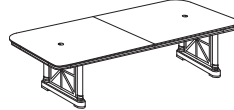

10' RECTANGULAR CONFERENCE TABLE