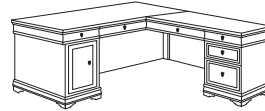

Consists of:

- -480 Left Single Pedestal Desk, W66 D28
- -489 Right Single Ped Return, W48 D24

Desk Features:

- Drop-front, pull-out keyboard drawer
- Felt-lined box drawer with pencil tray
- Tower computer cabinet
- Finished on all sides

Return Features:

- Lap drawer
- Felt-lined box with pencil tray / box with removable dividers / locking file drawer
- Finished on all sides

Consists of:

- -490 Right Single Ped Desk, W66 D28
- -499 Left Single Ped Return, W48 D24

ALSO AVAILABLE:

LEFT COMPUTER L DESK

7684-49A (L)
W66 D76 H30