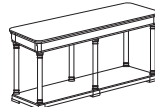

SOFA/CONSOLE TABLE