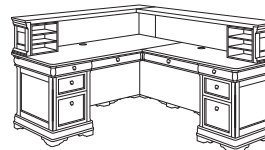

- Drop-front, pull-out keyboard drawer
- Felt-lined box drawer with pencil tray
- Tower computer cabinet
- Finished on all sides

Return Features:

- Drop-front lap/keyboard drawer with a removable pencil tray
- Felt-lined box with pencil tray / box with removable dividers / file drawer
- Bottom two drawers in pedestal lock
- Finished on all sides

Consists of:

- 490 Right Single Ped Desk, W66 D28
- 589 Left Single Ped Return, W48 D24

ALSO AVAILABLE:

LEFT COMPUTER L DESK

7684-54 (L)
W66 D76 H30

RIGHT RECEPTION DESK

7684-68 (R)
W66 D78 H44

Consists of:

- 380 Left Single Pedestal Desk, W66 D30
- 279 Right Single Ped Return, W48 D24
- 524 Left Desk Deck, W66 D12 H14
- 526 Right Return Deck, W66 D12 H14

Desk Features:

- Cable accessible center drawer with a drop-front, pencil tray
- Box with a pencil tray / box with removable dividers / file drawer that accommodates letter or legal sized hanging files
- Cable cut-out in end panel
- Bottom two drawers lock via knee-hole located lock
- Adjustable floor levelers