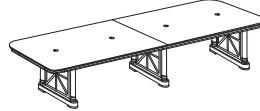

12' RECTANGULAR CONFERENCE TABLE