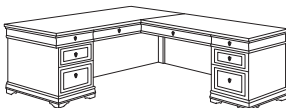

RIGHT EXECUTIVE L DESK

7684-55A (R)
W72 D84 H30

- Consists of:
- 570 Left Single Pedestal Desk, W72 D36
- 579 Right Single Ped Return, W48 D24

- Drop-front lap / keyboard drawer with a removable pencil tray on both desk and return
- Felt-lined box drawer with a pencil tray / box with removable dividers / file drawer per pedestal
- Bottom box and file drawer are locking
- All drawers are fully extending
- Four levelers per pedestal
- Cable grommet in pedestal ends