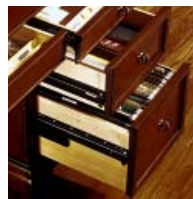

Function - File drawers are fully extending; box drawers are 3/4 extending. Box drawers have 75 lb. rated slides; file drawers have 150 lb. rated slides and keyboards have a 50/75 lb. rating. All file drawers are equipped to accommodate either letter or legal sized hanging file folders. All cases are equipped with levelers to adjust for less than even flooring.