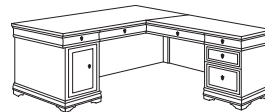

RIGHT COMPUTER L DESK

7684-53 (R)
W66 D76 H30

Consists of:

- -480 Left Single Pedestal Desk, W66 D28
- -579 Right Single Ped Return, W48 D24

Desk Features:

- Drop-front, pull-out keyboard drawer
- Felt-lined box drawer with pencil tray
- Tower computer cabinet
- Finished on all sides

Return Features:

- Drop-front lap/keyboard drawer with a removable pencil tray
- Felt-lined box with pencil tray / box with removable dividers / file drawer
- Bottom two drawers in pedestal lock
- Finished on all sides

Consists of:

- -490 Right Single Ped Desk, W66 D28
- -589 Left Single Ped Return, W48 D24

ALSO AVAILABLE:

LEFT COMPUTER L DESK

7684-54 (L)
W66 D76 H30