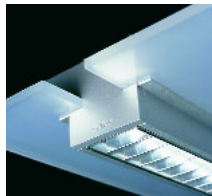

Suspended Aurea/Aureus

Ordering Matrix

Aurea & Aureus Direct/Indirect

[\(CLICK HERE for Aurea\)](#)

[\(CLICK HERE for Aureus\)](#)

Series | **AEA** Aurea Direct/Indirect | **AES** Aureus Direct/Indirect

Lamping | **1T5** F21/28T5 | **2T5** F21/28T5 | **1T5HO** F39/54T5HO | **2T5HO** F39/54T5HO

Shielding | **RP** Specular Radial Paravex® | **M** Matte Aluminum Parabolic | **MP** Silky Specular Parabolic

Mounting | **C** Cable

Lengths (nominal)¹ | **003** 3 foot | **004** 4 foot

Finish | **WH** White | **BK** Black | **SV** Silver | **SP** Specify RAL#