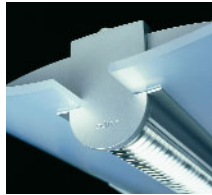

Suspended Aurea/Aureus

Ordering Matrix

Aurea & Aureus Direct/Indirect

[\(CLICK HERE for Aurea\)](#)

[\(CLICK HERE for Aureus\)](#)

Series | **AEA** Aurea Direct/Indirect | **AES** Aureus Direct/Indirect

Lamping | **1T5** F21/28T5 | **2T5** F21/28T5 | **1T5HO** F39/54T5HO | **2T5HO** F39/54T5HO

Shielding | **RP** Specular Radial Paravex® | **M** Matte Aluminum Parabolic | **MP** Silky Specular Parabolic

Mounting | **C** Cable

Lengths (nominal)¹ | **003** 3 foot | **004** 4 foot

Finish | **WH** White | **BK** Black | **SV** Silver | **SP** Specify RAL#