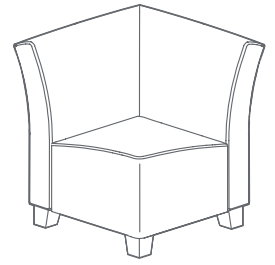

Occasional Tables

- laminate construction provides durability
- black legs
- brushed aluminum or wood legs (optional)

Jenny
TS31401

**Jenny One Arm
(right or left)**
TS31403 (right arm)
TS31404 (left arm)

Jenny Two Arms
TS31402

Jenny Corner
TS31406

Jenny Wood Arms
TS31408

**Jenny Wood One Arm
(right or left)**
TS31438 (right arm)
TS31428 (left arm)

Jenny Club
TS31407

Jenny Round
TS31409

**Jenny Tablet Arm
(can be attached on the right or left)**
TS31401T