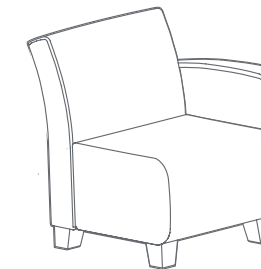

Standard Features

- black legs
- brushed aluminum legs (Jenny Round only)

Optional Features

- casters
- brushed aluminum or wood legs
- tablet arm
- multiple fabrics and leather
- option for different fabric on:
 - seat
 - inner back
 - outer back
 - arms

Occasional Tables

- laminate construction provides durability
- black legs
- brushed aluminum or wood legs (optional)

Jenny
TS31401

**Jenny One Arm
(right or left)**
TS31403 (right arm)
TS31404 (left arm)

Jenny Two Arms
TS31402

Jenny Corner
TS31406

Jenny Wood Arms
TS31408

**Jenny Wood One Arm
(right or left)**
TS31438 (right arm)
TS31428 (left arm)

Jenny Club
TS31407

Jenny Round
TS31409

**Jenny Tablet Arm
(can be attached on the right or left)**
TS31401T