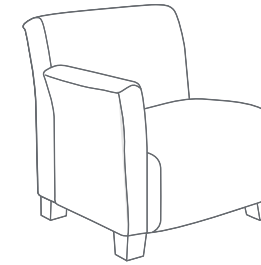

Jenny Wood Arms

Available with two arms or just one on the left or right, Jenny with wood arms works best as stand-alone seating or in sofa settings.

Jenny Round & Jenny Club

With a slightly smaller footprint, Jenny Round winks to the retro crowd while Jenny Club nods to the modern. Best positioned alone or in conjunction with other Jenny lounge pieces, both shine as instant classics.

Standard Features

- black legs
- brushed aluminum legs (Jenny Round only)

Optional Features

- casters
- brushed aluminum or wood legs
- tablet arm
- multiple fabrics and leather
- option for different fabric on:
 - seat
 - inner back
 - outer back
 - arms

Occasional Tables

- laminate construction provides durability
- black legs
- brushed aluminum or wood legs (optional)

Jenny
TS31401

**Jenny One Arm
(right or left)**
TS31403 (right arm)
TS31404 (left arm)