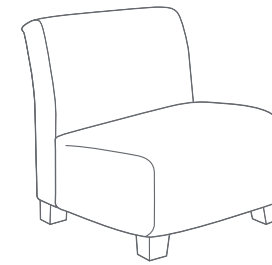

Jenny Wood Arms

Available with two arms or just one on the left or right, Jenny with wood arms works best as stand-alone seating or in sofa settings.

Jenny Round & Jenny Club

With a slightly smaller footprint, Jenny Round winks to the retro crowd while Jenny Club nods to the modern. Best positioned alone or in conjunction with other Jenny lounge pieces, both shine as instant classics.

Standard Features

- black legs
- brushed aluminum legs (Jenny Round only)

Optional Features

- casters
- brushed aluminum or wood legs
- tablet arm
- multiple fabrics and leather
- option for different fabric on:
 - seat
 - inner back
 - outer back
 - arms

Occasional Tables

- laminate construction provides durability
- black legs
- brushed aluminum or wood legs (optional)

Jenny
TS31401

**Jenny One Arm
(right or left)**
TS31403 (right arm)
TS31404 (left arm)