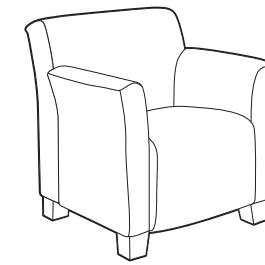

Jenny Wood Arms

Available with two arms or just one on the left or right, Jenny with wood arms works best as stand-alone seating or in sofa settings.

Jenny Round & Jenny Club

With a slightly smaller footprint, Jenny Round winks to the retro crowd while Jenny Club nods to the modern. Best positioned alone or in conjunction with other Jenny lounge pieces, both shine as instant classics.

Occasional Tables

- laminate construction provides durability
- black legs
- brushed aluminum or wood legs (optional)

Jenny
TS31401

**Jenny One Arm
(right or left)**
TS31403 (right arm)
TS31404 (left arm)

Jenny Two Arms
TS31402

Jenny Corner
TS31406

Jenny Wood Arms
TS31408

**Jenny Wood One Arm
(right or left)**
TS31438 (right arm)
TS31428 (left arm)

Jenny Club
TS31407

Jenny Round
TS31409

**Jenny Tablet Arm
(can be attached on the right or left)**
TS31401T